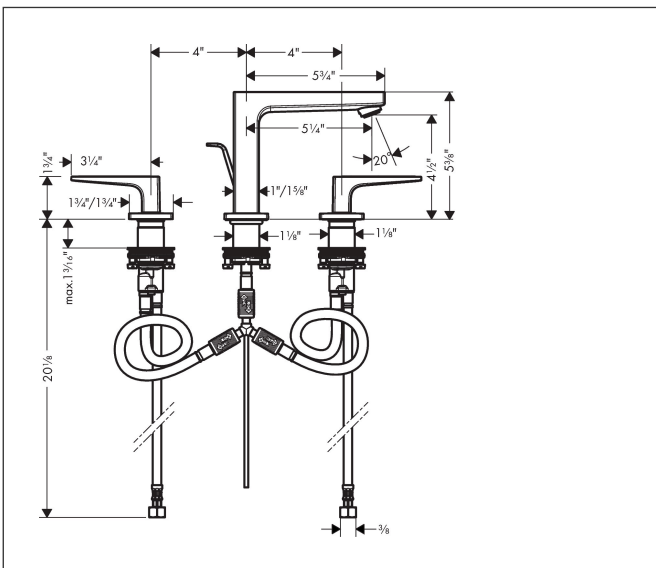

Brand	hansgrohe
Art. Name	Metropol Widespread Faucet 110 with Lever Handles and Pop-Up Drain, 1.2 GPM
Art. Nr.	32516671
Surface	matte black
Pos.	1

Product Picture

Features

- Consists of: Widespread faucet
- Handle design: lever handle
- Spray pattern: aerated spray
- Maximum flow rate (at 3 bar): 4.5 l/min
- Ceramic valves hot/cold 90°
- Pop-up drain G 1

Drawing

Technology