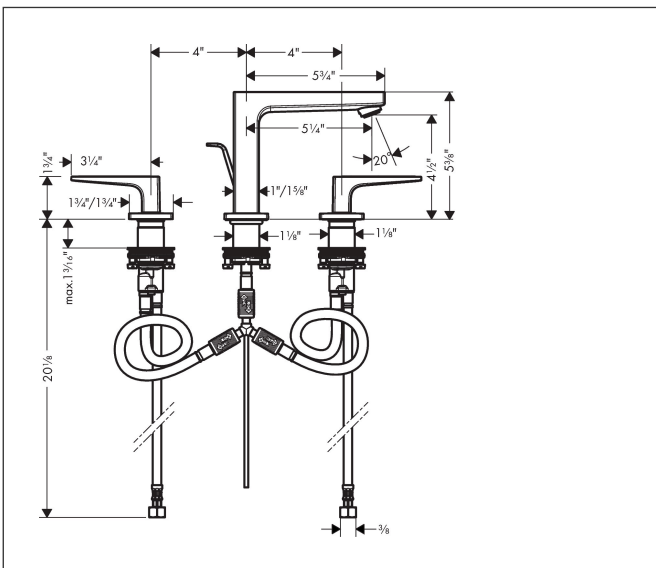

Brand	hansgrohe
Art. Name	Metropol Widespread Faucet 110 with Lever Handles and Pop-Up Drain, 1.2 GPM
Art. Nr.	32516701
Surface	Matte White
Pos.	1

Product Picture

Features

- Consists of: Widespread faucet
- Handle design: lever handle
- Spray pattern: aerated spray
- Maximum flow rate (at 3 bar): 4.5 l/min
- Ceramic valves hot/cold 90°
- Pop-up drain G 1

Drawing

Technology