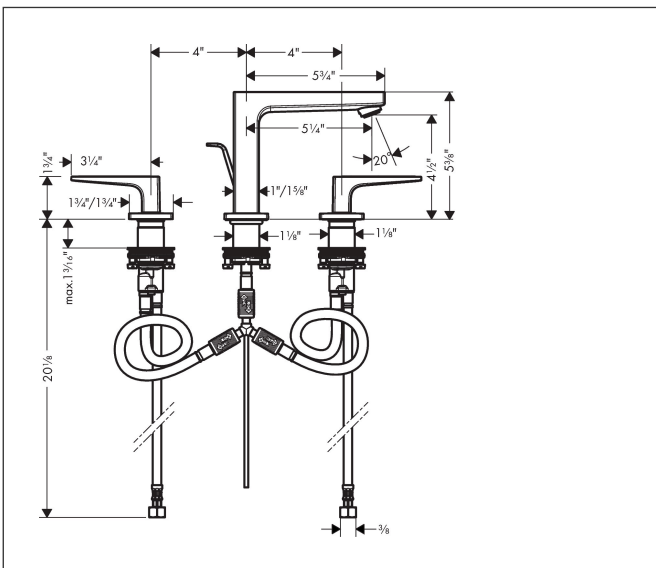

Brand hansgrohe
 Art. Name **Metropol** Widespread Faucet 110 with Lever Handles and Pop-Up Drain, 1.2 GPM
 Art. Nr. 32516831
 Surface Polished Nickel
 Pos. 1

Product Picture

Features

- Consists of: Widespread Faucet, Pop Up Drain
- handle design: lever handle
- Spray pattern: Aerated spray
- Maximum flow rate: 1.2 GPM
- 90-degree ceramic valves

Drawing

Technology