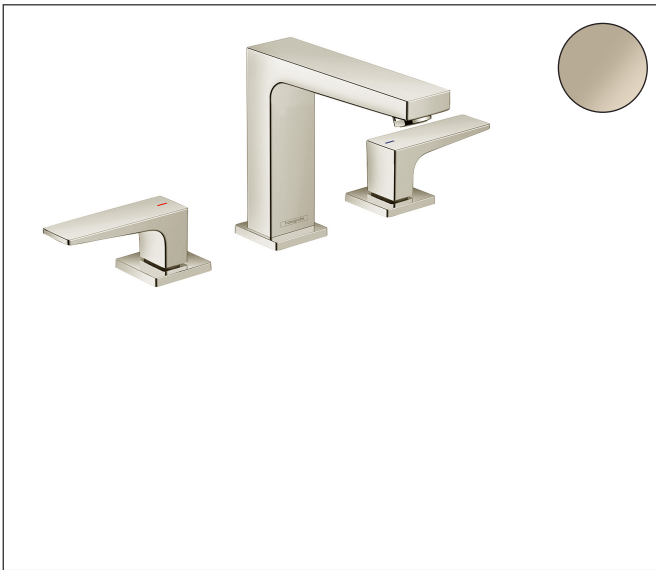

Brand hansgrohe
 Art. Name **Metropol** Widespread Faucet 110 with Lever Handles and Pop-Up Drain, 1.2 GPM
 Art. Nr. 32516831
 Surface Polished Nickel
 Pos. 1

Product Picture

Features

- Consists of: Widespread Faucet, Pop Up Drain
- handle design: lever handle
- Spray pattern: Aerated spray
- Maximum flow rate: 1.2 GPM
- 90-degree ceramic valves

Drawing

Technology