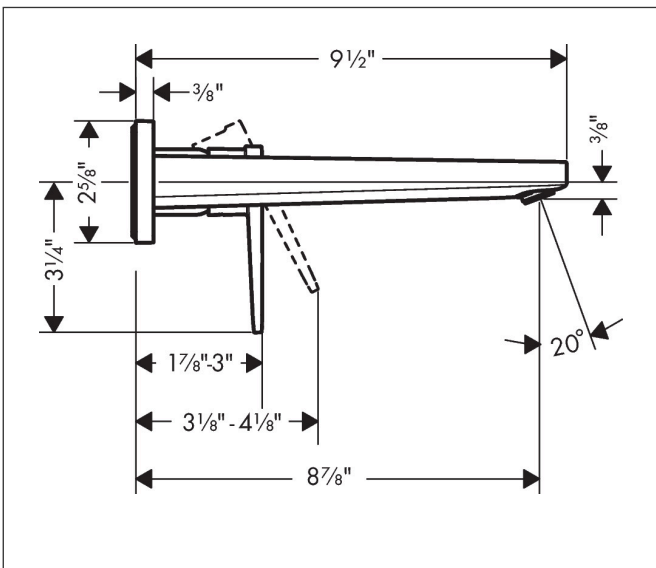

Brand hansgrohe
 Art. Name **Metropol** Wall-Mounted Single-Handle Faucet Trim with Lever Handle, 1.2 GPM, without Pop-up Drain
 Art. Nr. 32526141
 Surface Brushed Bronze
 Pos. 1

Product Picture

Features

- handle design: lever handle
- Spray pattern: Aerated spray
- Maximum flow rate: 1.2 GPM
- ceramic cartridge

Drawing

Technology

Certificates/approvals