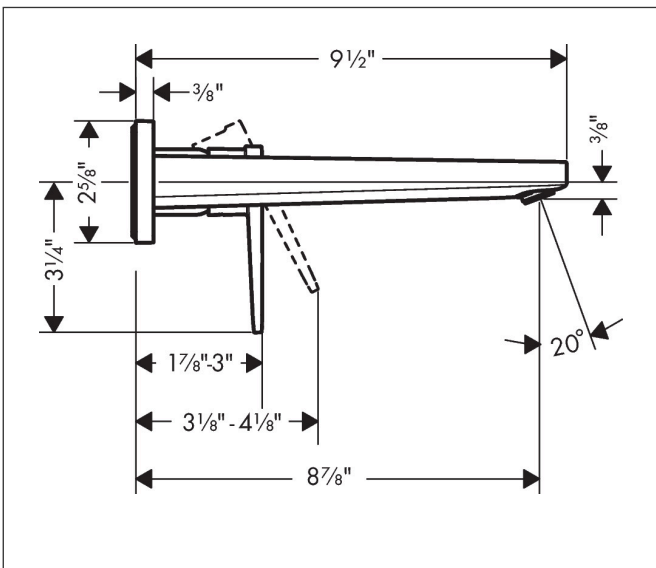

Brand hansgrohe
 Art. Name **Metropol** Wall-Mounted Single-Handle Faucet Trim with Lever Handle, 1.2 GPM, without Pop-up Drain
 Art. Nr. 32526251
 Surface Brushed Gold Optic
 Pos. 1

Product Picture

Features

- handle design: lever handle
- Spray pattern: Aerated spray
- Maximum flow rate: 1.2 GPM
- ceramic cartridge

Drawing

Technology