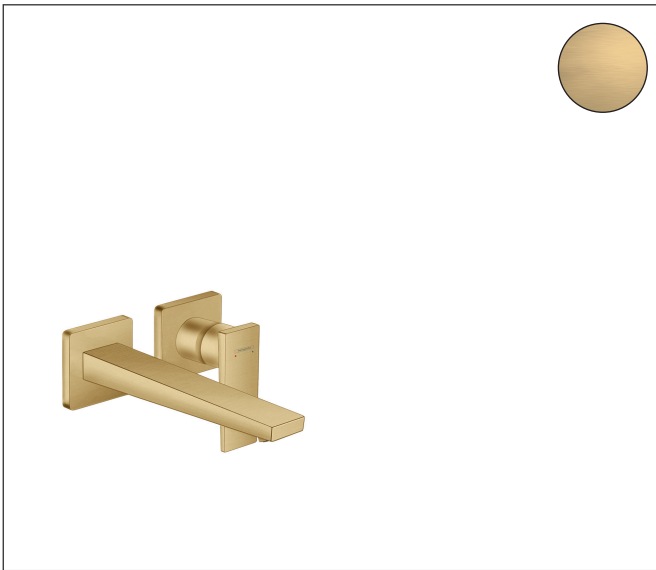

Brand hansgrohe
 Art. Name **Metropol** Wall-Mounted Single-Handle Faucet Trim with Lever Handle, 1.2 GPM, without Pop-up Drain
 Art. Nr. 32526251
 Surface Brushed Gold Optic
 Pos. 1

Product Picture

Features

- handle design: lever handle
- Spray pattern: Aerated spray
- Maximum flow rate: 1.2 GPM
- ceramic cartridge

Drawing

Technology