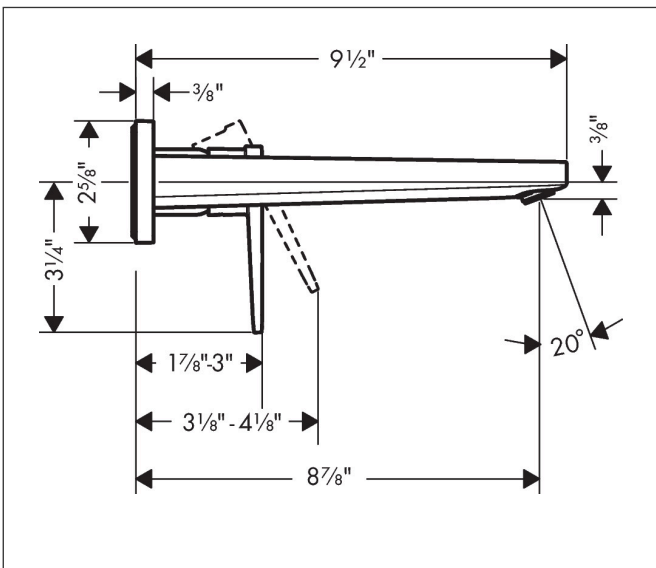

Brand hansgrohe
 Art. Name **Metropol** Wall-Mounted Single-Handle Faucet Trim with Lever Handle, 1.2 GPM, without Pop-up Drain
 Art. Nr. 32526341
 Surface Brushed Black Chrome
 Pos. 1

Product Picture

Features

- handle design: lever handle
- Spray pattern: Aerated spray
- Maximum flow rate: 1.2 GPM
- ceramic cartridge

Drawing

Technology

Certificates/approvals