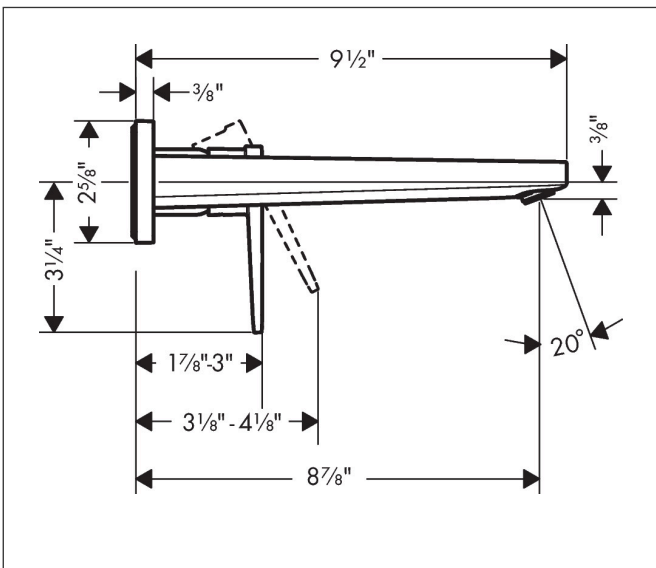

Drawing

Technology

Certificates/approvals