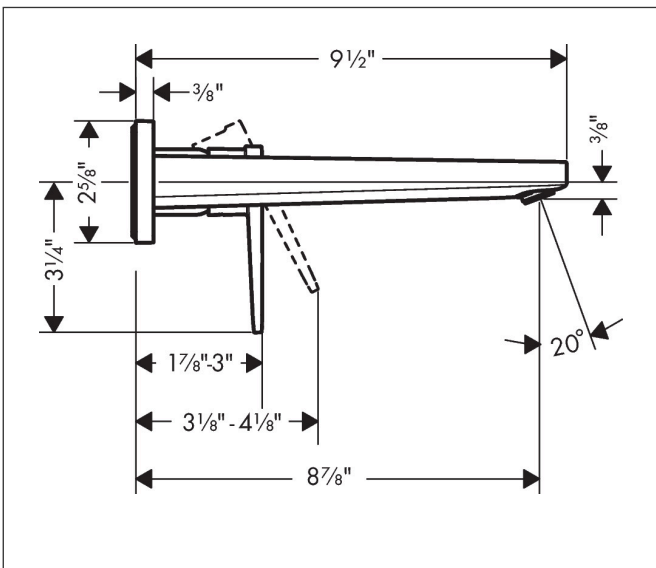

Brand hansgrohe
 Art. Name **Metropol** Wall-Mounted Single-Handle Faucet Trim with Lever Handle, 1.2 GPM, without Pop-up Drain
 Art. Nr. 32526831
 Surface Polished Nickel
 Pos. 1

Product Picture

Features

- handle design: lever handle
- Spray pattern: Aerated spray
- Maximum flow rate: 1.2 GPM
- ceramic cartridge

Drawing

Technology

Certificates/approvals