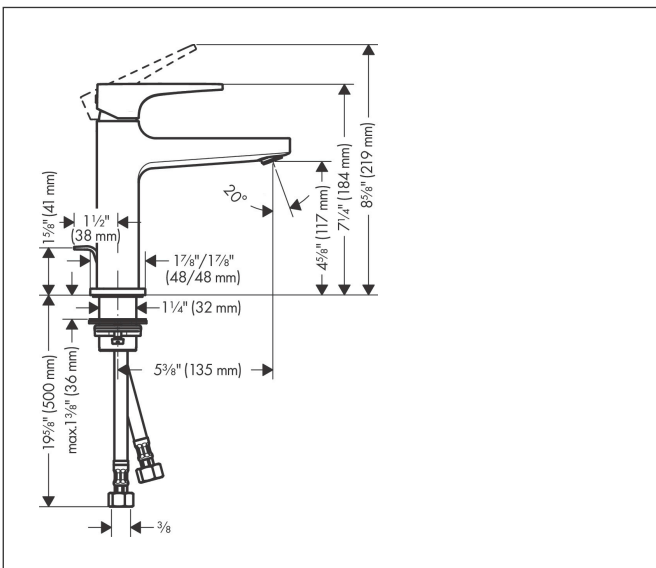

Brand hansgrohe
Art. Name **Metropol** Single-Hole Faucet 110 with Lever Handle and Pop-Up Drain, 0.5 GPM
Art. Nr. 32527001
Surface Chrome
Pos. 1

Product Picture

Features

- Handle design: lever handle
- Spray pattern: aerated spray
- Maximum flow rate (at 3 bar): 1.9 l/min
- Ceramic cartridge
- Pop-up drain G 1

Drawing

Technology