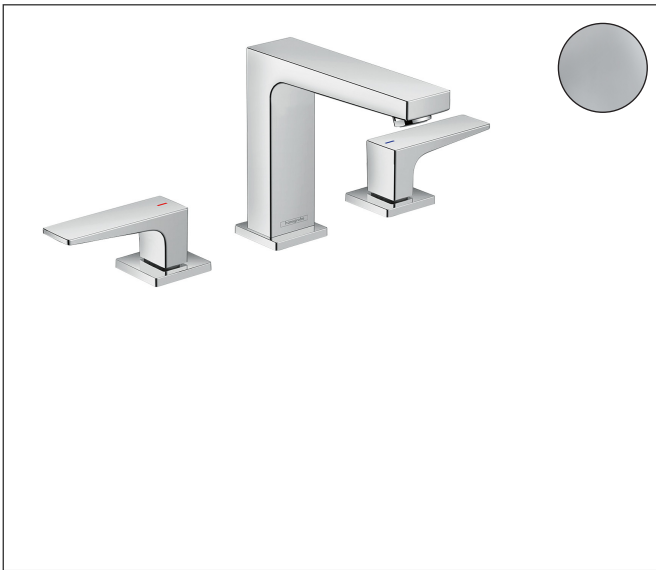

Brand	hansgrohe
Art. Name	<b>Metropol</b> Widespread Faucet 110 with Lever Handles and Pop-Up Drain, 0.5 GPM
Art. Nr.	32528001
Surface	Chrome
Pos.	1

## Product Picture

## Features

- Handle design: lever handle
- Spray pattern: aerated spray
- Maximum flow rate (at 3 bar): 1.9 l/min
- Ceramic valves hot/cold 90°
- Pop-up drain G 1