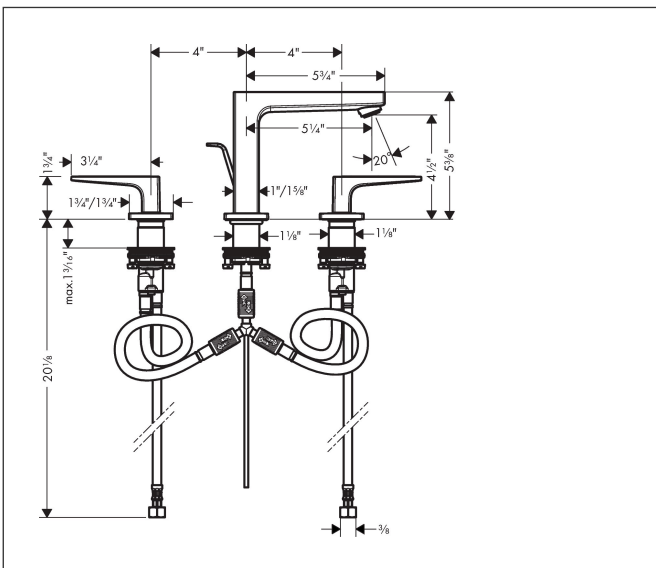

Brand	hansgrohe
Art. Name	Metropol Widespread Faucet 110 with Lever Handles and Pop-Up Drain, 0.5 GPM
Art. Nr.	32528001
Surface	Chrome
Pos.	1

Product Picture

Features

- Handle design: lever handle
- Spray pattern: aerated spray
- Maximum flow rate (at 3 bar): 1.9 l/min
- Ceramic valves hot/cold 90°
- Pop-up drain G 1

Drawing

Technology