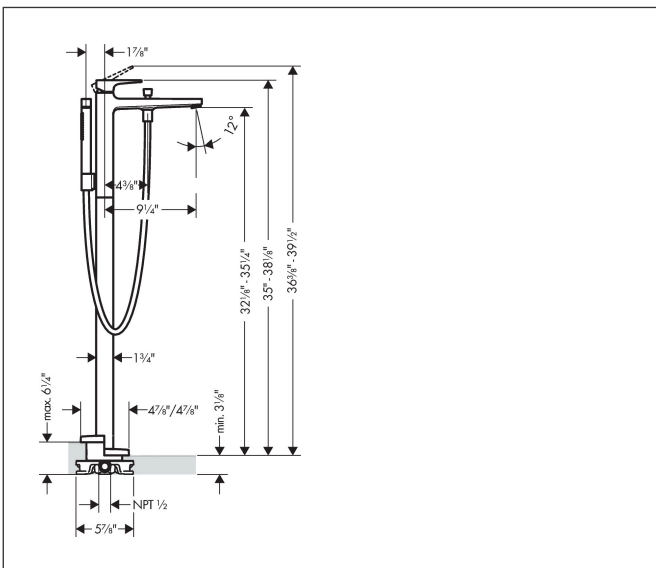

Brand hansgrohe
 Art. Name **Metropol** Freestanding Tub Filler Trim with Lever Handle and 1.75 GPM
 Handshower
 Art. Nr. 32532141
 Surface Brushed Bronze
 Pos. 1

Product Picture

Features

- Spray type handshower: IntenseRain, Stream
- Maximum flow rate (at 3 bar): 20 l/min
- Flow rate of handshower (at 3 bar): 6.6 l/min
- Ceramic cartridge
- Non-return valve

Drawing

Technology

Spray Types