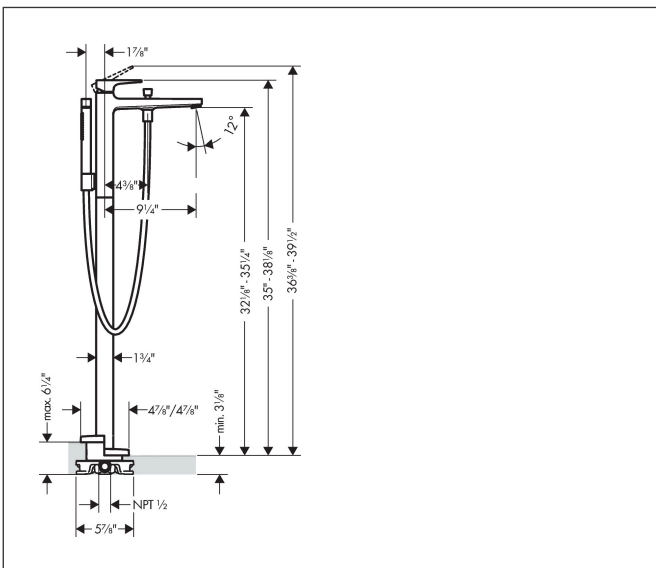

Drawing

Technology

Spray Types

Certificates/approvals

C®