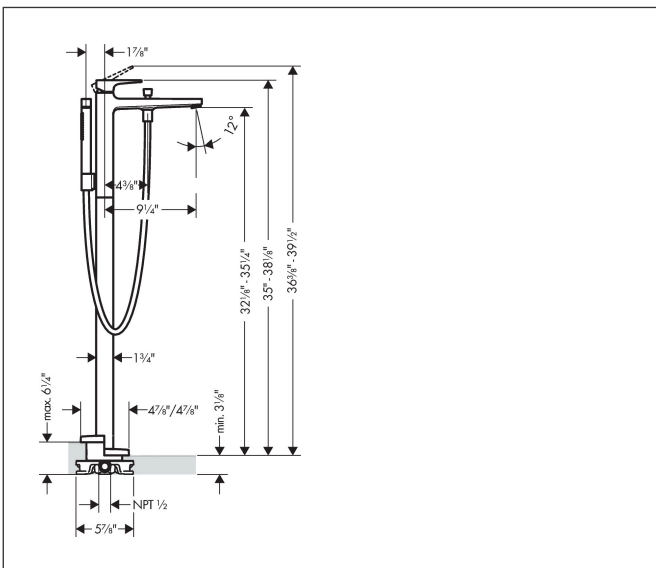

Brand hansgrohe
 Art. Name **Metropol** Freestanding Tub Filler Trim with Lever Handle and 1.75 GPM Handshower
 Art. Nr. 32532341
 Surface Brushed Black Chrome
 Pos. 1

Product Picture

Features

- Spray type handshower: IntenseRain, Stream
- Maximum flow rate (at 3 bar): 20 l/min
- Flow rate of handshower (at 3 bar): 6.6 l/min
- Ceramic cartridge
- Non-return valve

Drawing

Technology

Spray Types