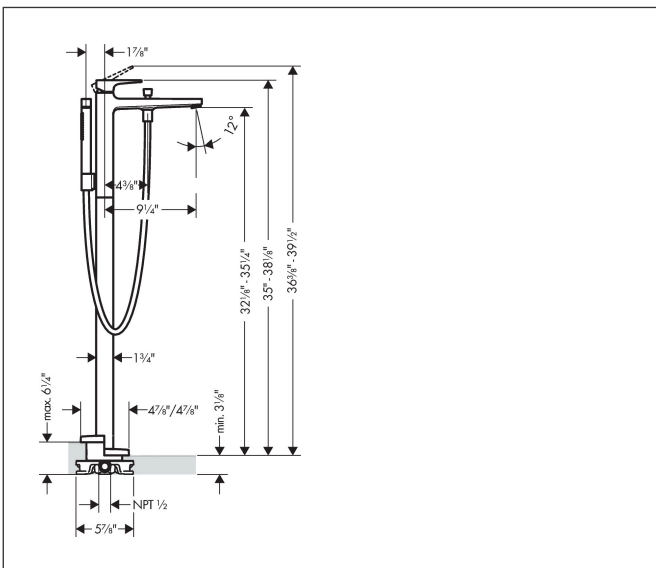

Brand hansgrohe
 Art. Name **Metropol** Freestanding Tub Filler Trim with Lever Handle and 1.75 GPM Handshower
 Art. Nr. 32532671
 Surface matte black
 Pos. 1

Product Picture

Features

- Spray type handshower: IntenseRain, Stream
- Maximum flow rate (at 3 bar): 20 l/min
- Flow rate of handshower (at 3 bar): 6.6 l/min
- Ceramic cartridge
- Non-return valve

Drawing

Technology

Spray Types