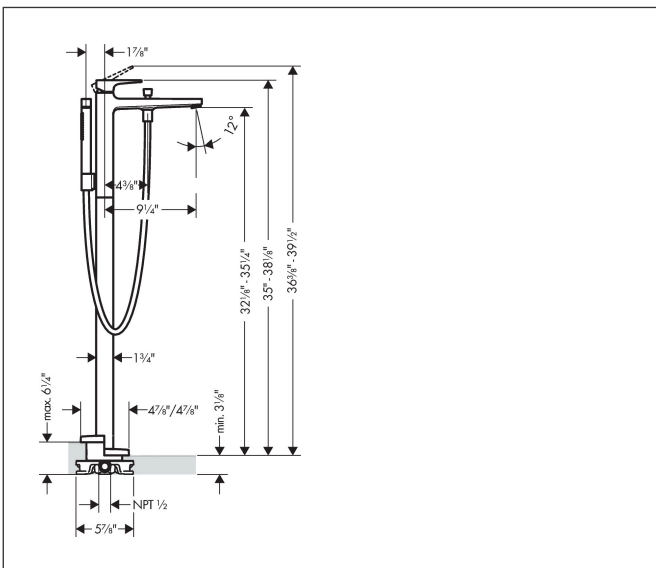

Brand hansgrohe
 Art. Name **Metropol** Freestanding Tub Filler Trim with Lever Handle and 1.75 GPM Handshower
 Art. Nr. 32532701
 Surface Matte White
 Pos. 1

Product Picture

Features

- Spray type handshower: IntenseRain, Stream
- Maximum flow rate (at 3 bar): 20 l/min
- Flow rate of handshower (at 3 bar): 6.6 l/min
- Ceramic cartridge
- Non-return valve

Drawing

Technology

Spray Types