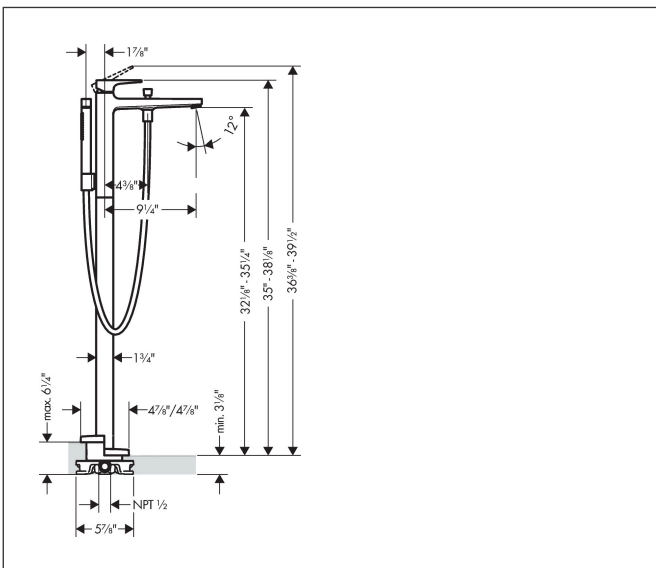

Drawing

Technology

Spray Types

Certificates/approvals