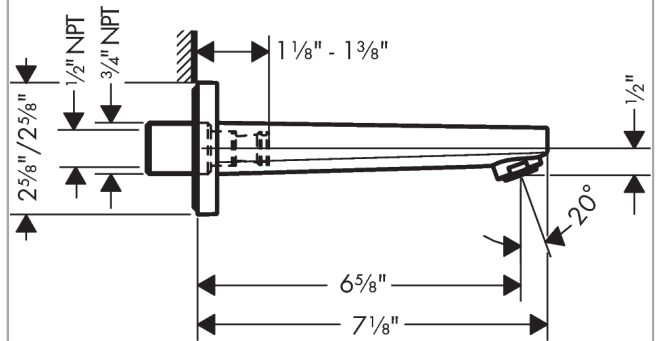

**Metropol
Tub Spout**

Finishes : **brushed nickel** Part no. : **32542821**

Description

Features

- Solid brass

Item details

List Price \$ 244.00

Compliance

Product image

Scale drawing

**Metropol
Tub Spout**

Finishes : **brushed nickel** Part no. : **32542821**

Exploded drawing

Year of production: >01/18

**Metropol
Tub Spout**

Finishes : **brushed nickel** Part no. : **32542821**

Spare parts list

Year of production: >01/18

Pos.	Description	Part no.	Price	PU
1	O-ring 13x2	98128000	-	1
2	pin	97766000	-	1
3	O-ring 18x1,5	98231000	-	1
4	aerator M24x1 (30 l/min)	96512820	-	1