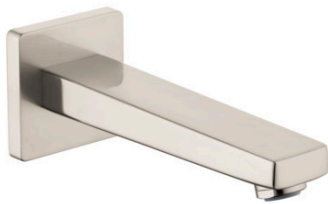

**Metropol
Tub Spout**

Finishes : **brushed nickel** Part no. : **32542821**

Description

Features

- Solid brass

Item details

List Price \$ 244.00

Compliance

Product image

Scale drawing

**Metropol
Tub Spout**

Finishes : **brushed nickel** Part no. : **32542821**

Exploded drawing

Year of production: >01/18

**Metropol
Tub Spout**

Finishes : **brushed nickel** Part no. : **32542821**