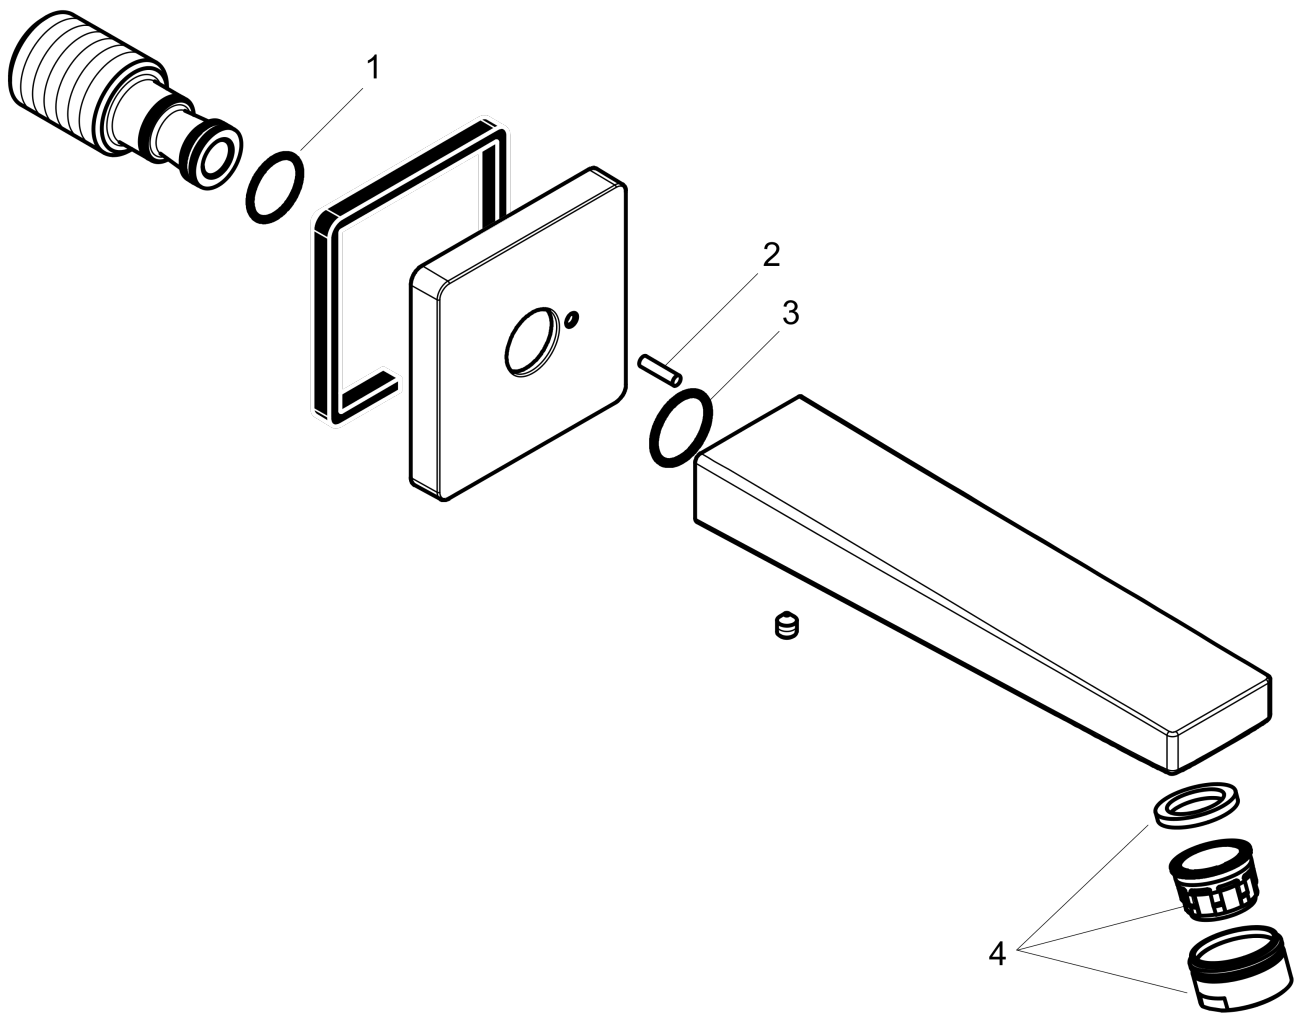

**Metropol
Tub Spout**

Finishes : **brushed nickel** Part no. : **32542821**

Description

Features

- Solid brass

Item details

List Price \$ 244.00

Compliance

Product image

Scale drawing

**Metropol
Tub Spout**

Finishes : **brushed nickel** Part no. : **32542821**

Exploded drawing

Year of production: >01/18

**Metropol
Tub Spout**

Finishes : **brushed nickel** Part no. : **32542821**

Spare parts list

Year of production: >01/18

Pos.	Description	Part no.	Price	PU
1	O-ring 13x2	98128000	-	1
2	pin	97766000	-	1
3	O-ring 18x1,5	98231000	-	1
4	aerator M24x1 (30 l/min)	96512820	-	1