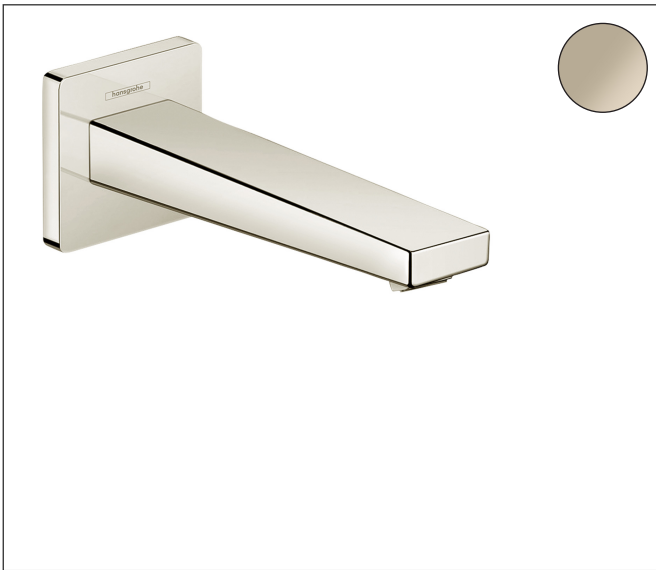

Brand hansgrohe
Art. Name **Metropol** Tub Spout
Art. Nr. 32542831
Surface Polished Nickel
Pos. 1

Product Picture

Features

- Metal construction

Drawing