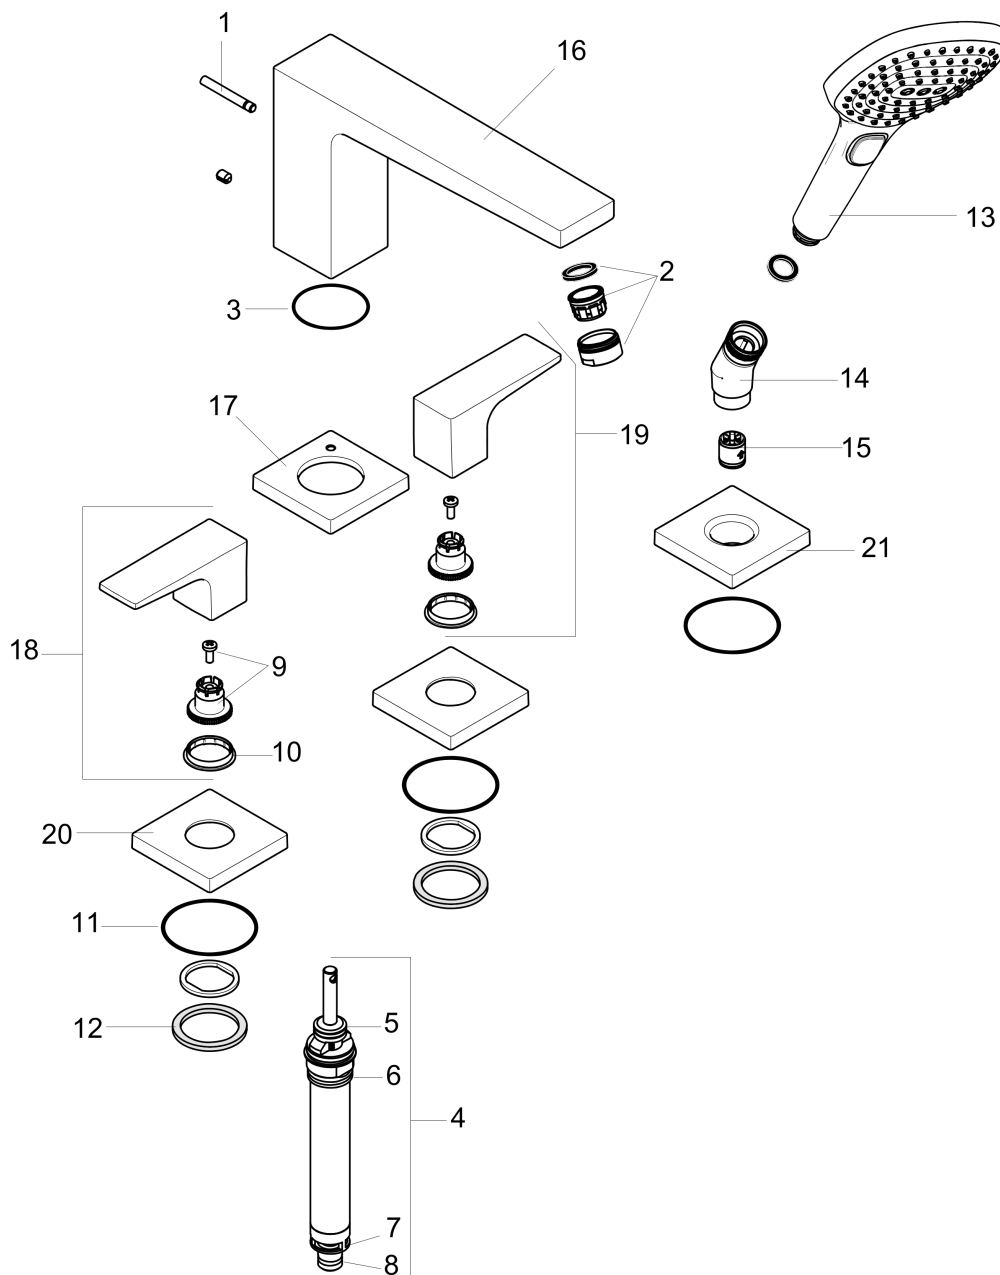

Metropol

Metropol 4-Hole Roman Tub Set Trim with Lever Handles with 2.0 GPM Handshower

Finishes : **chrome** Part no. : **32553001**

Description

Features

- Flow: 6 GPM
- 90° ceramic valves
- Diverter for handshower

Item details

List Price \$ 865.00

Technology

Compliance

Product image

Scale drawing

Metropol

Metropol 4-Hole Roman Tub Set Trim with Lever Handles with 2.0 GPM Handshower

Finishes : chrome Part no. : 32553001

Exploded drawing

Year of production: >01/18

Metropol

Metropol 4-Hole Roman Tub Set Trim with Lever Handles with 2.0 GPM Handshower

Finishes : **chrome** Part no. : **32553001**

Spare parts list

Year of production: >01/18

Pos.	Description	Part no.	Price	PU
1	diverter knob	98707000	-	1
2	aerator M24x1 (30 l/min)	96512000	-	1
3	O-ring 41x1,5	98168000	-	1
4	selector assy	96775000	-	1
5	O-Ring 14x2,5	98189000	-	1
6	O-Ring 23x2,5	98183000	-	1
7	O-Ring 22x2	98185000	-	1
8	O-ring 9x2,5	98217000	-	1
9	handle fixing set	94184000	-	1
10	set of color-rings cold / hot water	95819000	-	1
11	O-ring 56x2	98468000	-	1
12	flat seal	98749000	-	1
13	handshower	04528000	-	1
14	shower holder	28071000	-	1
15	set of non return valves DW 15	94074000	-	1
16	spout cpl.	93151000	-	1
17	escutcheon for spout	93152000	-	1
18	handle for hot water	93167000	-	1
19	handle for cold water	93168000	-	1
20	escutcheon for handle	93169000	-	1
21	escutcheon for shower holder	93153000	-	1