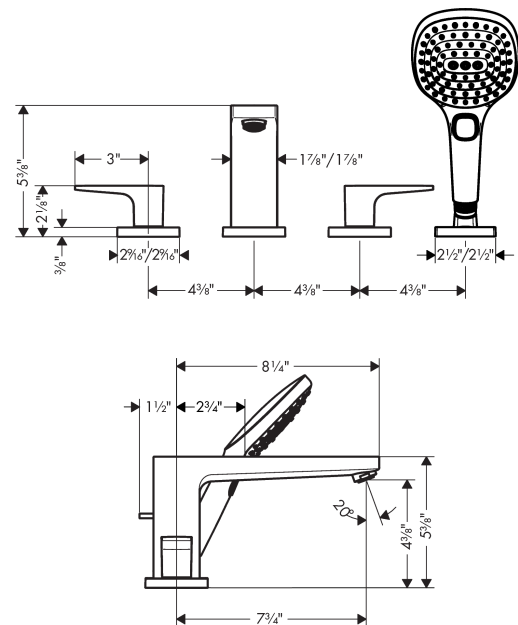

Metropol

Metropol 4-Hole Roman Tub Set Trim with Lever Handles with 2.0 GPM Handshower

Finishes : **chrome** Part no. : **32553001**

Description

Features

- Flow: 6 GPM
- 90° ceramic valves
- Diverter for handshower

Item details

List Price \$ 865.00

Technology

Compliance

Product image

Scale drawing

Metropol

Metropol 4-Hole Roman Tub Set Trim with Lever Handles with 2.0 GPM Handshower

Finishes : chrome Part no. : 32553001

Exploded drawing

Year of production: >01/18

Metropol

Metropol 4-Hole Roman Tub Set Trim with Lever Handles with 2.0 GPM Handshower

Finishes : **chrome** Part no. : **32553001**

Spare parts list

Year of production: >01/18

Pos.	Description	Part no.	Price	PU
1	diverter knob	98707000	-	1
2	aerator M24x1 (30 l/min)	96512000	-	1
3	O-ring 41x1,5	98168000	-	1
4	selector assy	96775000	-	1
5	O-Ring 14x2,5	98189000	-	1
6	O-Ring 23x2,5	98183000	-	1
7	O-Ring 22x2	98185000	-	1
8	O-ring 9x2,5	98217000	-	1
9	handle fixing set	94184000	-	1
10	set of color-rings cold / hot water	95819000	-	1
11	O-ring 56x2	98468000	-	1
12	flat seal	98749000	-	1
13	handshower	04528000	-	1
14	shower holder	28071000	-	1
15	set of non return valves DW 15	94074000	-	1
16	spout cpl.	93151000	-	1
17	escutcheon for spout	93152000	-	1
18	handle for hot water	93167000	-	1
19	handle for cold water	93168000	-	1
20	escutcheon for handle	93169000	-	1
21	escutcheon for shower holder	93153000	-	1