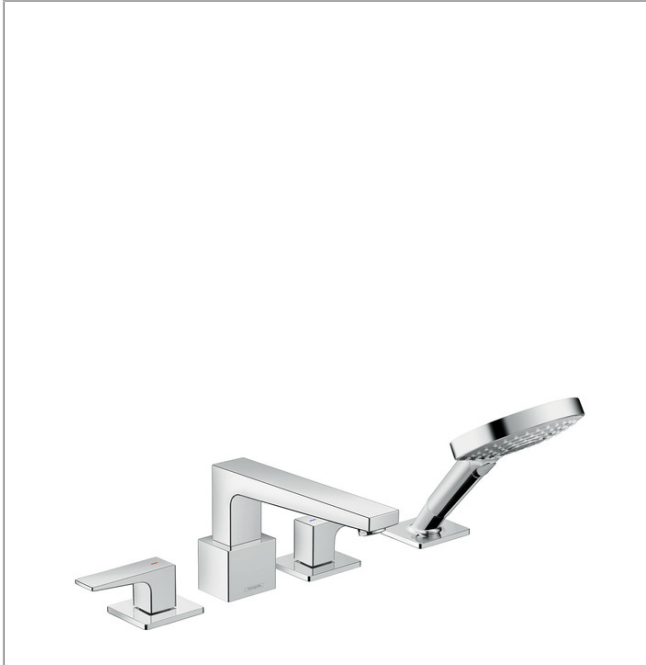

Metropol

Metropol 4-Hole Roman Tub Set Trim with Lever Handles with 2.0 GPM Handshower

Finishes : **chrome** Part no. : **32553001**

Description

Features

- Flow: 6 GPM
- 90° ceramic valves
- Diverter for handshower

Item details

List Price \$ 865.00

Technology

Compliance

Product image

Scale drawing

Metropol

Metropol 4-Hole Roman Tub Set Trim with Lever Handles with 2.0 GPM Handshower

Finishes : chrome Part no. : 32553001

Exploded drawing

Year of production: >01/18

Metropol

Metropol 4-Hole Roman Tub Set Trim with Lever Handles with 2.0 GPM Handshower

Finishes : **chrome** Part no. : **32553001**

Spare parts list

Year of production: >01/18

Pos.	Description	Part no.	Price	PU
1	diverter knob	98707000	-	1
2	aerator M24x1 (30 l/min)	96512000	-	1
3	O-ring 41x1,5	98168000	-	1
4	selector assy	96775000	-	1
5	O-Ring 14x2,5	98189000	-	1
6	O-Ring 23x2,5	98183000	-	1
7	O-Ring 22x2	98185000	-	1
8	O-ring 9x2,5	98217000	-	1
9	handle fixing set	94184000	-	1
10	set of color-rings cold / hot water	95819000	-	1
11	O-ring 56x2	98468000	-	1
12	flat seal	98749000	-	1
13	handshower	04528000	-	1
14	shower holder	28071000	-	1
15	set of non return valves DW 15	94074000	-	1
16	spout cpl.	93151000	-	1
17	escutcheon for spout	93152000	-	1
18	handle for hot water	93167000	-	1
19	handle for cold water	93168000	-	1
20	escutcheon for handle	93169000	-	1
21	escutcheon for shower holder	93153000	-	1