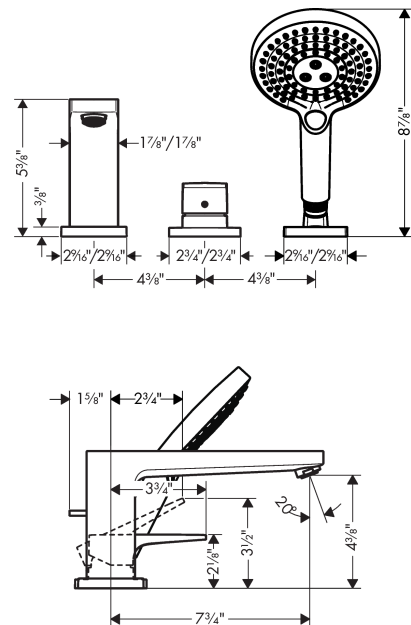

**Metropol**  
**3-Hole Roman Tub Set Trim with Lever Handle and 1.75 GPM Handshower**  
 Finishes : **chrome** Part no. : **32556001**

**Description**

**Features**

- consists of: Handshower
- Ceramic cartridge
- Integrated double backflow prevention

**Item details**

List Price \$ 747.00

**Technology**

**Compliance**

**Product image**

**Scale drawing**

**Metropol**  
**3-Hole Roman Tub Set Trim with Lever Handle and 1.75 GPM Handshower**  
 Finishes : **chrome** Part no. : **32556001**

Exploded drawing

Year of production: >07/18

**Metropol****3-Hole Roman Tub Set Trim with Lever Handle and 1.75 GPM Handshower**Finishes : **chrome** Part no. : **32556001****Spare parts list**

Year of production: &gt;07/18

Pos.	Description	Part no.	Price	PU
1	spout cpl.	93151000	-	1
2	aerator M24x1 (30 l/min)	96512000	-	1
3	diverter knob	98707000	-	1
4	O-ring 41x1,5	98168000	-	1
5	escutcheon for spout	93152000	-	1
6	selector assy	96775000	-	1
7	O-Ring 14x2,5	98189000	-	1
8	O-Ring 23x2,5	98183000	-	1
9	O-Ring 22x2	98185000	-	1
10	O-ring 9x2,5	98217000	-	1
11	handle	93075000	-	1
12	screw cover	96338000	-	1
13	escutcheon	93138000	-	1
14	cartridge, assy	92730000	-	1
15	locking screw for handle	95140000	-	1
16	seal	95008000	-	1
17	handshower	26036001	-	1
18	shower holder	28071000	-	1
19	set of non return valves DW 15	94074000	-	1
20	escutcheon for shower holder	93153000	-	1
21	O-ring 56x2	98468000	-	1