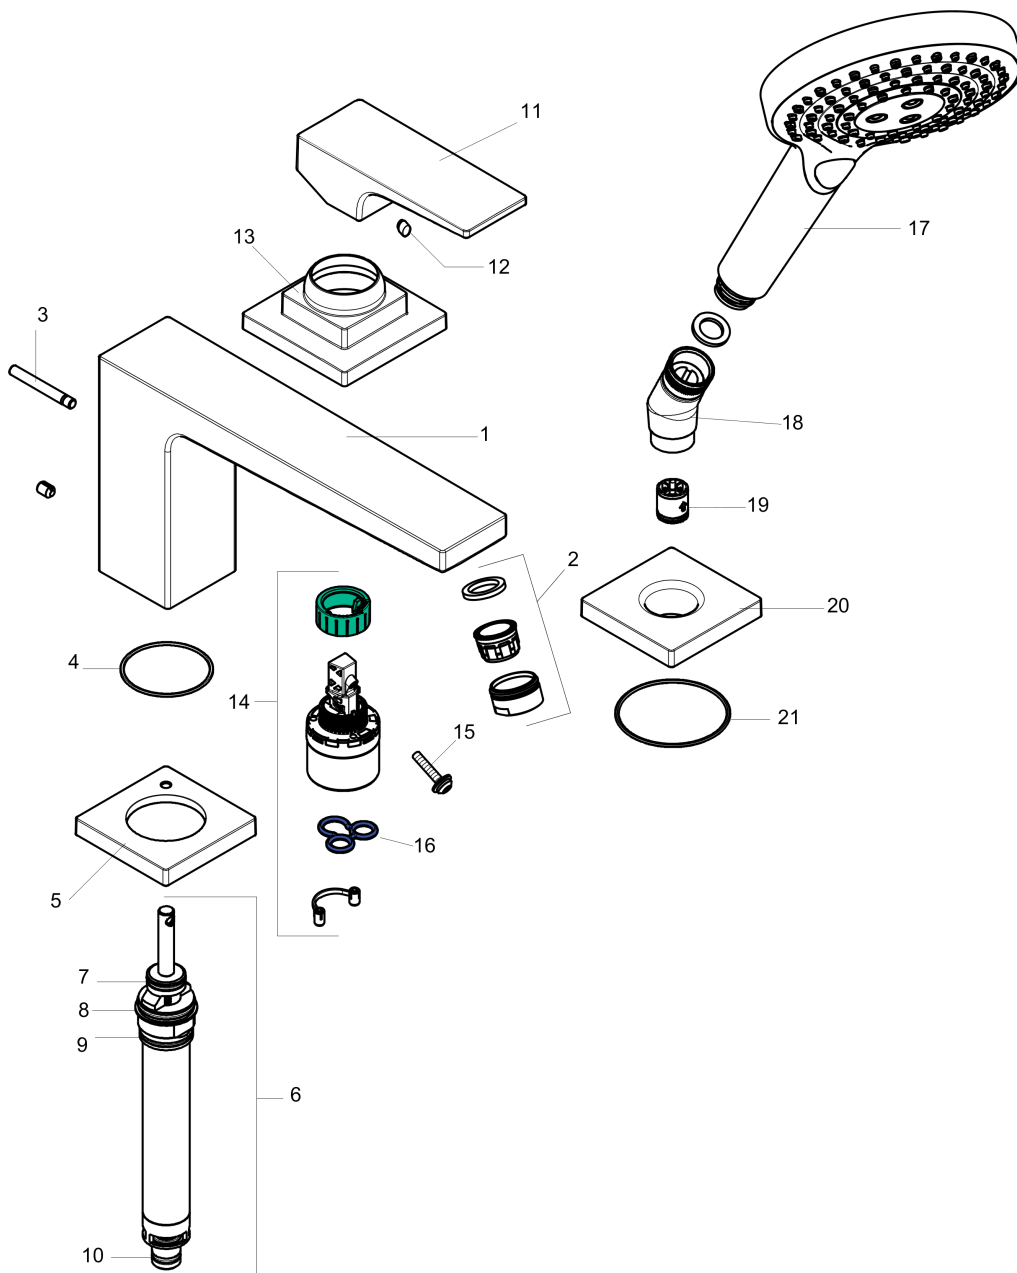

**Metropol**  
**3-Hole Roman Tub Set Trim with Lever Handle and 1.75 GPM Handshower**  
 Finishes : **chrome** Part no. : **32556001**

**Description**

**Features**

- consists of: Handshower
- Ceramic cartridge
- Integrated double backflow prevention

**Item details**

List Price \$ 747.00

**Technology**

**Compliance**

**Product image**

**Scale drawing**

**Metropol**  
**3-Hole Roman Tub Set Trim with Lever Handle and 1.75 GPM Handshower**  
 Finishes : **chrome** Part no. : **32556001**

Exploded drawing

Year of production: >07/18

**Metropol****3-Hole Roman Tub Set Trim with Lever Handle and 1.75 GPM Handshower**Finishes : **chrome** Part no. : **32556001****Spare parts list**

Year of production: &gt;07/18

Pos.	Description	Part no.	Price	PU
1	spout cpl.	93151000	-	1
2	aerator M24x1 (30 l/min)	96512000	-	1
3	diverter knob	98707000	-	1
4	O-ring 41x1,5	98168000	-	1
5	escutcheon for spout	93152000	-	1
6	selector assy	96775000	-	1
7	O-Ring 14x2,5	98189000	-	1
8	O-Ring 23x2,5	98183000	-	1
9	O-Ring 22x2	98185000	-	1
10	O-ring 9x2,5	98217000	-	1
11	handle	93075000	-	1
12	screw cover	96338000	-	1
13	escutcheon	93138000	-	1
14	cartridge, assy	92730000	-	1
15	locking screw for handle	95140000	-	1
16	seal	95008000	-	1
17	handshower	26036001	-	1
18	shower holder	28071000	-	1
19	set of non return valves DW 15	94074000	-	1
20	escutcheon for shower holder	93153000	-	1
21	O-ring 56x2	98468000	-	1