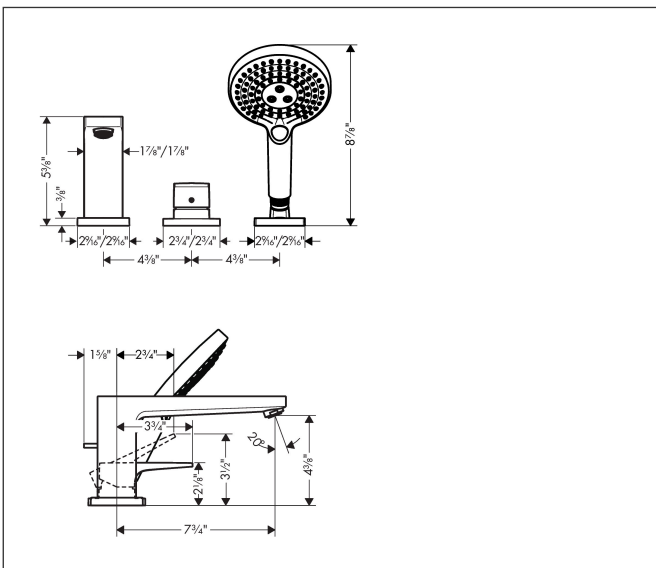

Brand hansgrohe
 Art. Name **Metropol** 3-Hole Roman Tub Set Trim with Lever Handle and 1.75 GPM Handshower
 Art. Nr. 32556141
 Surface Brushed Bronze
 Pos. 1

Product Picture

Features

- Spray type handshower: Rain, RainAir, Whirl
- Maximum flow rate: 5.8 GPM
- Flow rate of handshower: 1.75 GPM
- ceramic cartridge
- integrated backflow prevention

Drawing

Technology

Spray Types