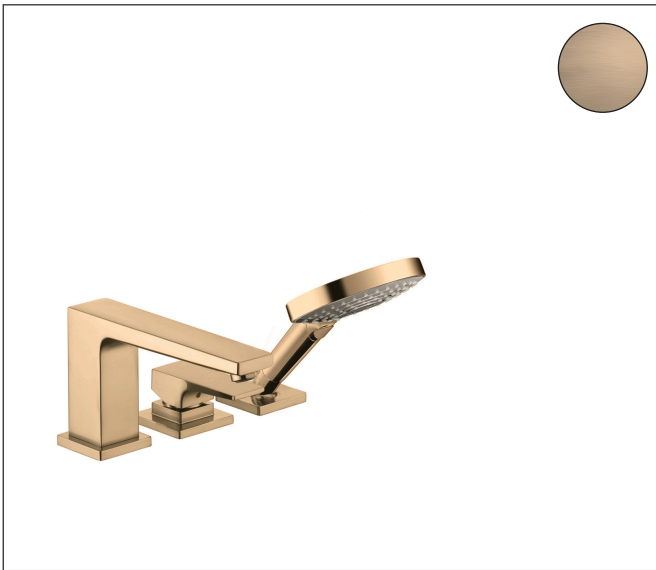

Brand hansgrohe
 Art. Name **Metropol** 3-Hole Roman Tub Set Trim with Lever Handle and 1.75 GPM Handshower
 Art. Nr. 32556141
 Surface Brushed Bronze
 Pos. 1

Product Picture

Features

- Spray type handshower: Rain, RainAir, Whirl
- Maximum flow rate: 5.8 GPM
- Flow rate of handshower: 1.75 GPM
- ceramic cartridge
- integrated backflow prevention

Drawing

Technology

Spray Types