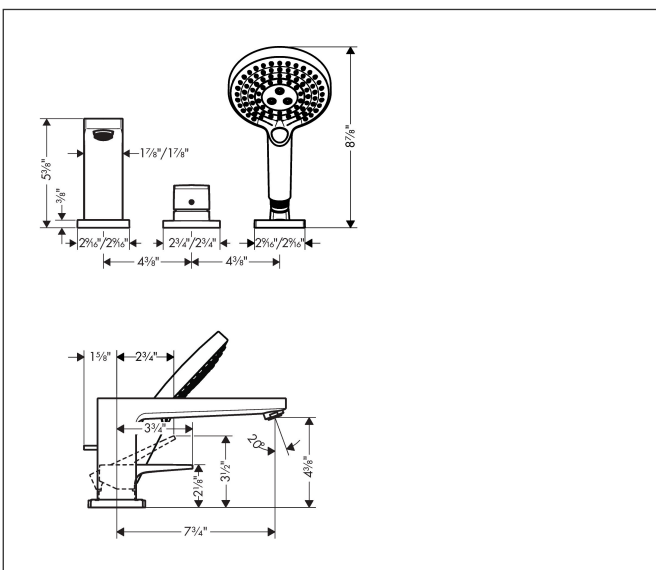

Brand hansgrohe
 Art. Name **Metropol** 3-Hole Roman Tub Set Trim with Lever Handle and 1.75 GPM Handshower
 Art. Nr. 32556341
 Surface Brushed Black Chrome
 Pos. 1

Product Picture

Features

- Spray type handshower: Rain, RainAir, Whirl
- Maximum flow rate: 5.8 GPM
- Flow rate of handshower: 1.75 GPM
- ceramic cartridge
- integrated backflow prevention

Drawing

Technology

Spray Types