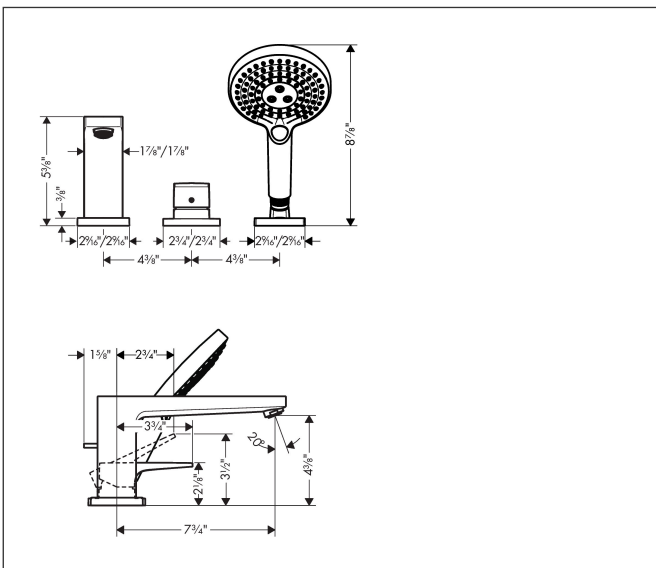

Drawing

Technology

Spray Types

Certificates/approvals