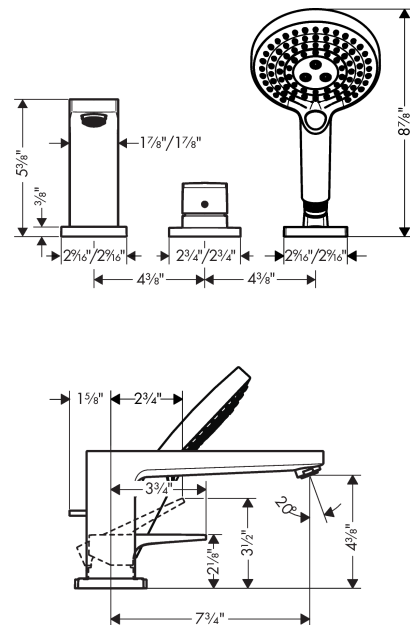

**Metropol**  
**3-Hole Roman Tub Set Trim with Lever Handle and 1.75 GPM Handshower**  
 Finishes : **brushed nickel** Part no. : **32556821**

**Description**

**Features**

- consists of: Handshower
- Ceramic cartridge
- Integrated double backflow prevention

**Item details**

List Price \$ 896.00

**Technology**

**Compliance**

**Product image**

**Scale drawing**

**Metropol**  
**3-Hole Roman Tub Set Trim with Lever Handle and 1.75 GPM Handshower**  
 Finishes : **brushed nickel** Part no. : **32556821**

Exploded drawing

Year of production: >07/18

**Metropol****3-Hole Roman Tub Set Trim with Lever Handle and 1.75 GPM Handshower**Finishes : **brushed nickel** Part no. : **32556821****Spare parts list**

Year of production: &gt;07/18

<b>Pos.</b>	<b>Description</b>	<b>Part no.</b>	<b>Price</b>	<b>PU</b>
1	spout cpl.	93151820	-	1
2	aerator M24x1 (30 l/min)	96512820	-	1
3	diverter knob	98707820	-	1
4	O-ring 41x1,5	98168000	-	1
5	escutcheon for spout	93152820	-	1
6	selector assy	96775000	-	1
7	O-Ring 14x2,5	98189000	-	1
8	O-Ring 23x2,5	98183000	-	1
9	O-Ring 22x2	98185000	-	1
10	O-ring 9x2,5	98217000	-	1
11	handle	93075820	-	1
12	screw cover	96338000	-	1
13	escutcheon	93138820	-	1
14	cartridge, assy	92730000	-	1
15	locking screw for handle	95140000	-	1
16	seal	95008000	-	1
17	handshower	26036821	-	1
18	shower holder	28071820	-	1
19	set of non return valves DW 15	94074000	-	1
20	escutcheon for shower holder	93153820	-	1
21	O-ring 56x2	98468000	-	1