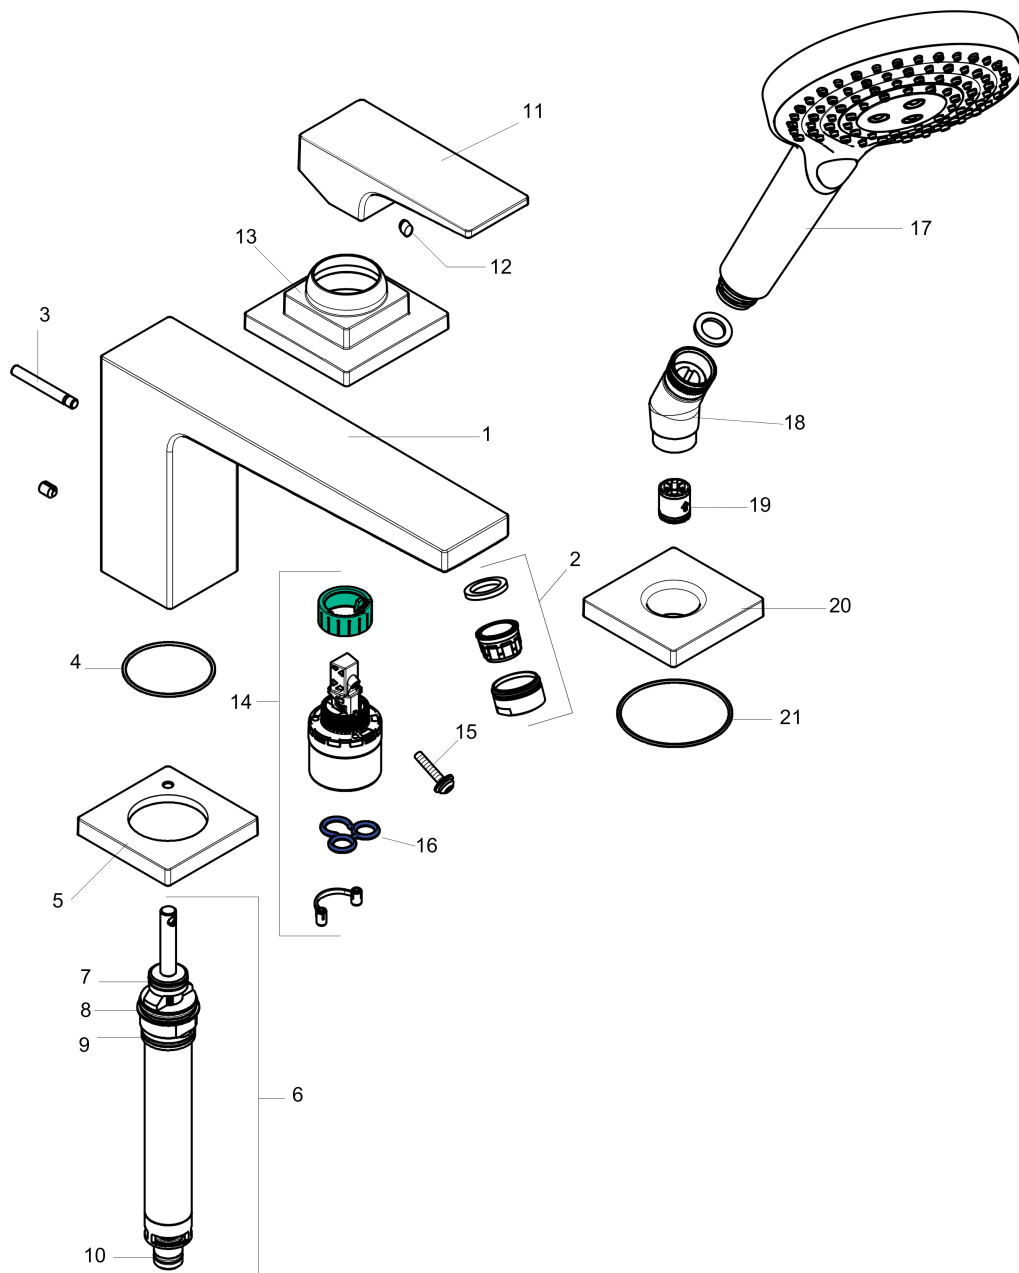

**Metropol**  
**3-Hole Roman Tub Set Trim with Lever Handle and 1.75 GPM Handshower**  
 Finishes : **brushed nickel** Part no. : **32556821**

**Description**

**Features**

- consists of: Handshower
- Ceramic cartridge
- Integrated double backflow prevention

**Item details**

List Price \$ 896.00

**Technology**

**Compliance**

**Product image**

**Scale drawing**

**Metropol**  
**3-Hole Roman Tub Set Trim with Lever Handle and 1.75 GPM Handshower**  
 Finishes : **brushed nickel** Part no. : **32556821**

Exploded drawing

Year of production: >07/18

**Metropol****3-Hole Roman Tub Set Trim with Lever Handle and 1.75 GPM Handshower**Finishes : **brushed nickel** Part no. : **32556821****Spare parts list**

Year of production: &gt;07/18

<b>Pos.</b>	<b>Description</b>	<b>Part no.</b>	<b>Price</b>	<b>PU</b>
1	spout cpl.	93151820	-	1
2	aerator M24x1 (30 l/min)	96512820	-	1
3	diverter knob	98707820	-	1
4	O-ring 41x1,5	98168000	-	1
5	escutcheon for spout	93152820	-	1
6	selector assy	96775000	-	1
7	O-Ring 14x2,5	98189000	-	1
8	O-Ring 23x2,5	98183000	-	1
9	O-Ring 22x2	98185000	-	1
10	O-ring 9x2,5	98217000	-	1
11	handle	93075820	-	1
12	screw cover	96338000	-	1
13	escutcheon	93138820	-	1
14	cartridge, assy	92730000	-	1
15	locking screw for handle	95140000	-	1
16	seal	95008000	-	1
17	handshower	26036821	-	1
18	shower holder	28071820	-	1
19	set of non return valves DW 15	94074000	-	1
20	escutcheon for shower holder	93153820	-	1
21	O-ring 56x2	98468000	-	1