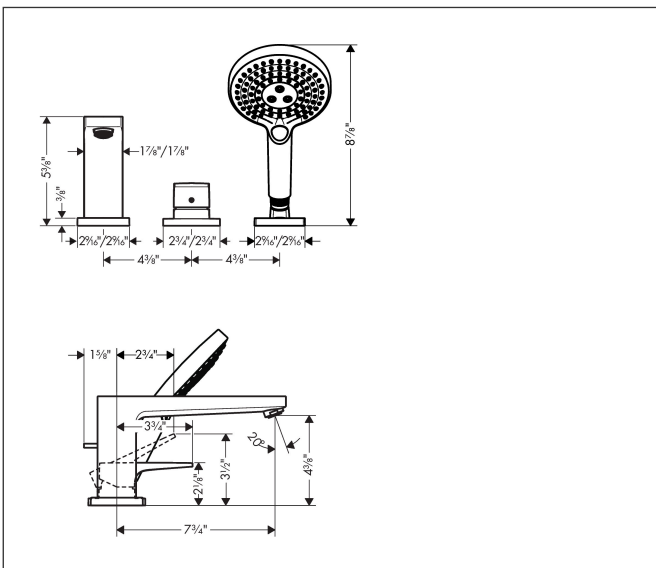

Drawing

Technology

Spray Types