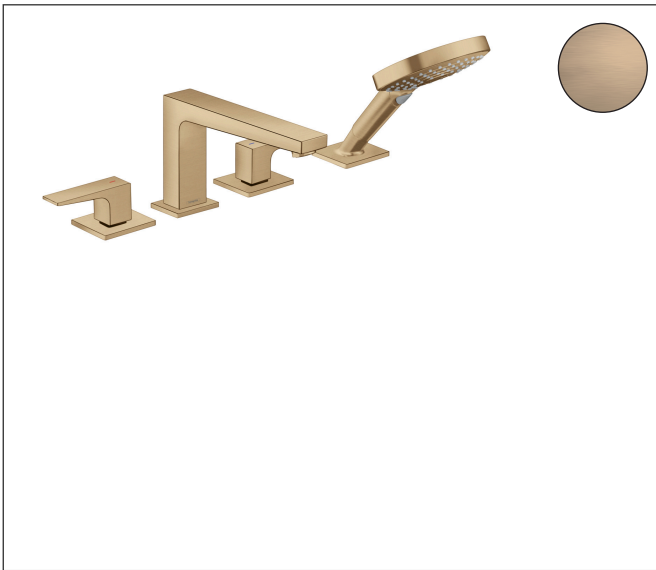

Brand hansgrohe  
 Art. Name **Metropol** 4-Hole Roman Tub Set Trim with Lever Handles and 1.75 GPM Handshower  
 Art. Nr. 32557141  
 Surface Brushed Bronze  
 Pos. 1

## Product Picture

## Features

- Consists of: 4-hole Roman tub set trim, Handshower
- Spray type faucet: aerated spray
- Spray type handshower: RainAir, Rain, Whirl
- Maximum flow rate (at 3 bar): 22.7 l/min
- Flow rate of handshower (at 3 bar): 6.6 l/min