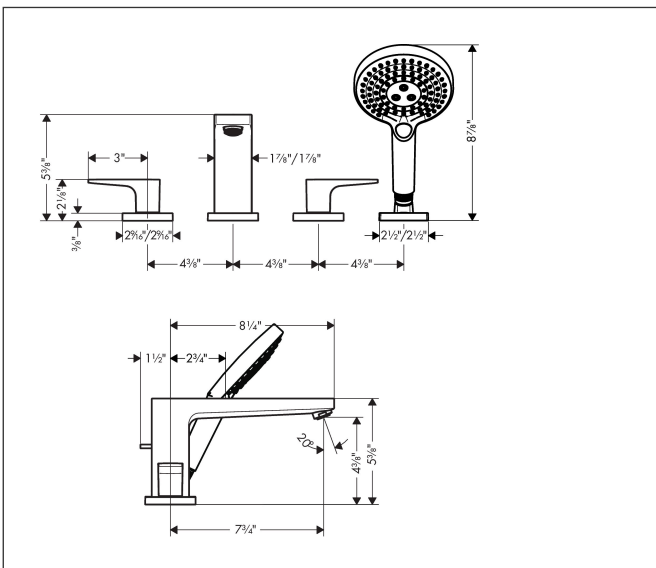

Brand hansgrohe
Art. Name **Metropol** 4-Hole Roman Tub Set Trim with Lever Handles and 1.75 GPM Handshower
Art. Nr. 32557141
Surface Brushed Bronze
Pos. 1

Product Picture

Features

- Consists of: 4-hole Roman tub set trim, Handshower
- Spray type faucet: aerated spray
- Spray type handshower: RainAir, Rain, Whirl
- Maximum flow rate (at 3 bar): 22.7 l/min
- Flow rate of handshower (at 3 bar): 6.6 l/min

Drawing

Spray Types