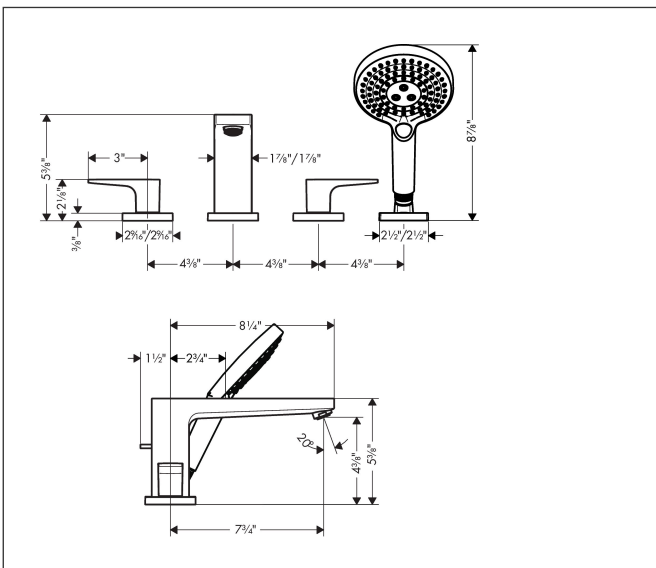

Brand hansgrohe
Art. Name **Metropol** 4-Hole Roman Tub Set Trim with Lever Handles and 1.75 GPM Handshower
Art. Nr. 32557251
Surface Brushed Gold Optic
Pos. 1

Product Picture

Features

- Consists of: 4-Hole Roman Tub Set Trim, Handshower
- Spray type faucet: Aerated spray
- Spray type handshower: RainAir, Rain, Whirl
- Maximum flow rate: 6.0 GPM
- Flow rate of handshower: 1.75 GPM
- 90-degree ceramic valves
- integrated backflow prevention

Drawing

Spray Types