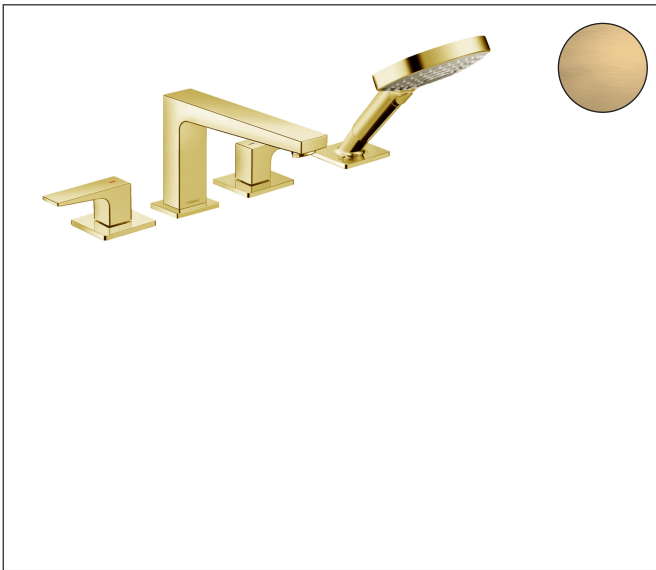

Brand hansgrohe  
 Art. Name **Metropol** 4-Hole Roman Tub Set Trim with Lever Handles and 1.75 GPM Handshower  
 Art. Nr. 32557251  
 Surface Brushed Gold Optic  
 Pos. 1

## Product Picture

## Features

- Consists of: 4-Hole Roman Tub Set Trim, Handshower
- Spray type faucet: Aerated spray
- Spray type handshower: RainAir, Rain, Whirl
- Maximum flow rate: 6.0 GPM
- Flow rate of handshower: 1.75 GPM
- 90-degree ceramic valves
- integrated backflow prevention