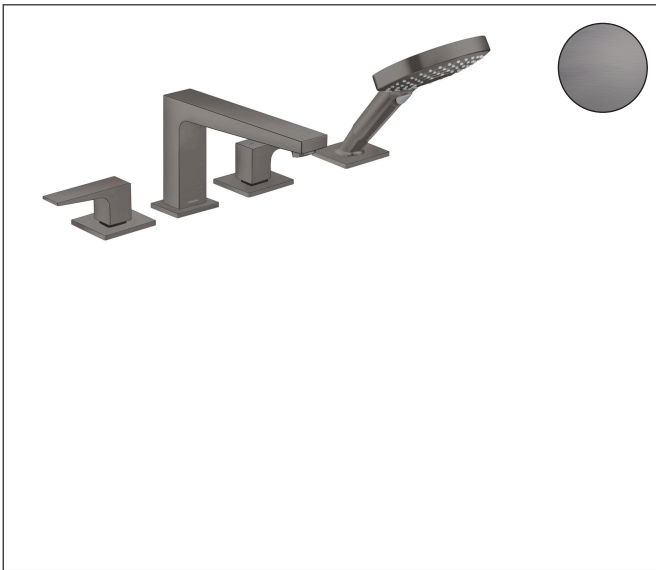

Brand hansgrohe
 Art. Name **Metropol** 4-Hole Roman Tub Set Trim with Lever Handles and 1.75 GPM Handshower
 Art. Nr. 32557341
 Surface Brushed Black Chrome
 Pos. 1

Product Picture

Features

- Consists of: 4-hole Roman tub set trim, Handshower
- Spray type faucet: aerated spray
- Spray type handshower: RainAir, Rain, Whirl
- Maximum flow rate (at 3 bar): 22.7 l/min
- Flow rate of handshower (at 3 bar): 6.6 l/min

Drawing

Spray Types