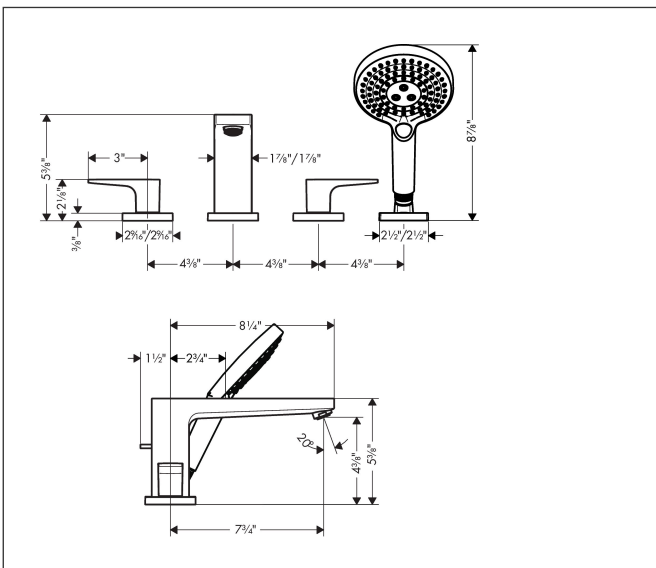

Brand hansgrohe
 Art. Name **Metropol** 4-Hole Roman Tub Set Trim with Lever Handles and 1.75 GPM Handshower
 Art. Nr. 32557341
 Surface Brushed Black Chrome
 Pos. 1

Product Picture

Features

- Consists of: 4-hole Roman tub set trim, Handshower
- Spray type faucet: aerated spray
- Spray type handshower: RainAir, Rain, Whirl
- Maximum flow rate (at 3 bar): 22.7 l/min
- Flow rate of handshower (at 3 bar): 6.6 l/min

Drawing

Spray Types