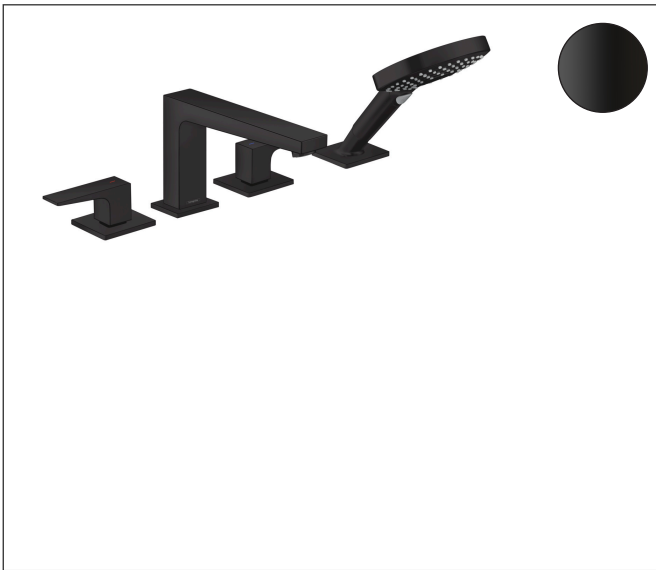

Brand hansgrohe
 Art. Name **Metropol** 4-Hole Roman Tub Set Trim with Lever Handles and 1.75 GPM Handshower
 Art. Nr. 32557671
 Surface matte black
 Pos. 1

Product Picture

Features

- Consists of: 4-hole Roman tub set trim, Handshower
- Spray type faucet: aerated spray
- Spray type handshower: RainAir, Rain, Whirl
- Maximum flow rate (at 3 bar): 22.7 l/min
- Flow rate of handshower (at 3 bar): 6.6 l/min

Drawing

Spray Types