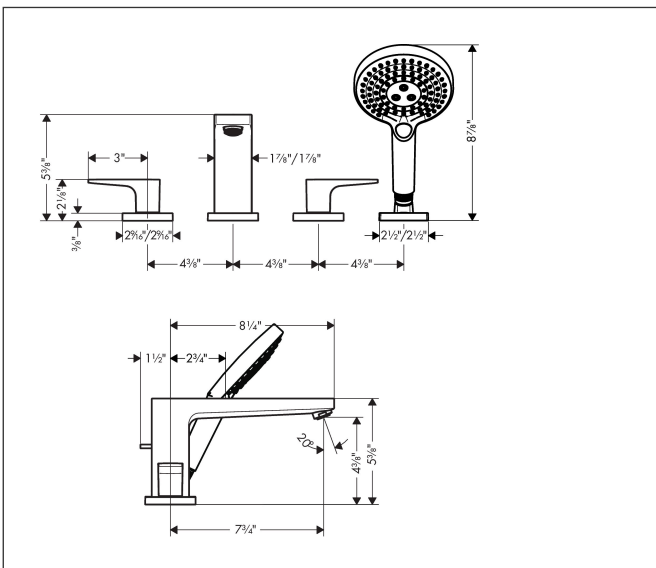

Brand hansgrohe
 Art. Name **Metropol** 4-Hole Roman Tub Set Trim with Lever Handles and 1.75 GPM Handshower
 Art. Nr. 32557671
 Surface matte black
 Pos. 1

Product Picture

Features

- Consists of: 4-hole Roman tub set trim, Handshower
- Spray type faucet: aerated spray
- Spray type handshower: RainAir, Rain, Whirl
- Maximum flow rate (at 3 bar): 22.7 l/min
- Flow rate of handshower (at 3 bar): 6.6 l/min

Drawing

Spray Types