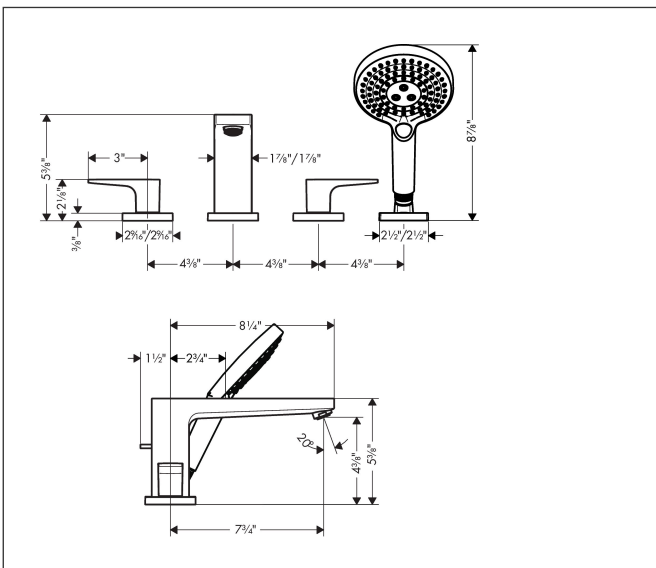

Brand hansgrohe
Art. Name **Metropol** 4-Hole Roman Tub Set Trim with Lever Handles and 1.75 GPM Handshower
Art. Nr. 32557701
Surface Matte White
Pos. 1

Product Picture

Features

- Consists of: 4-hole Roman tub set trim, Handshower
- Spray type faucet: aerated spray
- Spray type handshower: RainAir, Rain, Whirl
- Maximum flow rate (at 3 bar): 22.7 l/min
- Flow rate of handshower (at 3 bar): 6.6 l/min

Drawing

Spray Types