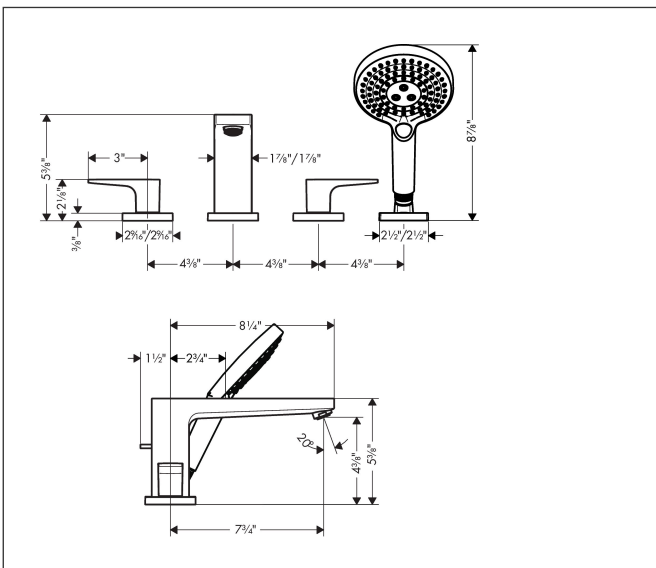

Brand hansgrohe
Art. Name **Metropol** 4-Hole Roman Tub Set Trim with Lever Handles and 1.75 GPM Handshower
Art. Nr. 32557831
Surface Polished Nickel
Pos. 1

Product Picture

Features

- Consists of: 4-Hole Roman Tub Set Trim, Handshower
- Spray type faucet: Aerated spray
- Spray type handshower: RainAir, Rain, Whirl
- Maximum flow rate: 6.0 GPM
- Flow rate of handshower: 1.75 GPM
- 90-degree ceramic valves
- integrated backflow prevention

Drawing

Spray Types