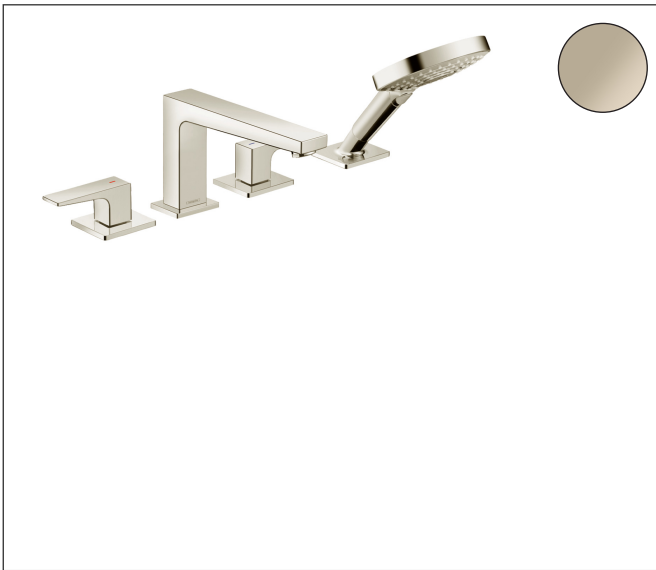

Brand hansgrohe  
 Art. Name **Metropol** 4-Hole Roman Tub Set Trim with Lever Handles and 1.75 GPM Handshower  
 Art. Nr. 32557831  
 Surface Polished Nickel  
 Pos. 1

## Product Picture

## Features

- Consists of: 4-Hole Roman Tub Set Trim, Handshower
- Spray type faucet: Aerated spray
- Spray type handshower: RainAir, Rain, Whirl
- Maximum flow rate: 6.0 GPM
- Flow rate of handshower: 1.75 GPM
- 90-degree ceramic valves
- integrated backflow prevention