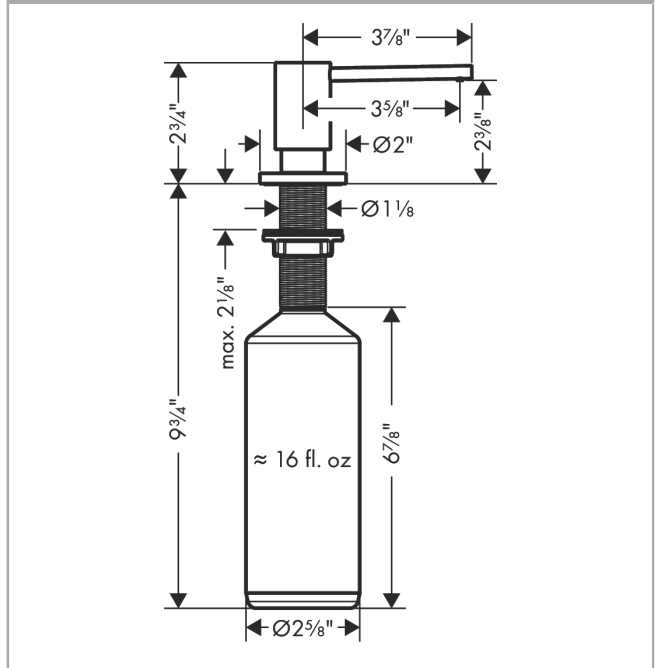

**Soap Dispenser, Focus**

Finishes : **chrome** Part no. : **40438001**

**Description**

**Features**

- metal
- bottle capacity 16 oz
- 1 7/8" maximum counter depth

**Item details**

List Price \$ 60.00

**Product image**

**Scale drawing**

**Soap Dispenser, Focus**

Finishes : **chrome** Part no. : **40438001**

**Exploded drawing**

Year of production: >01/19