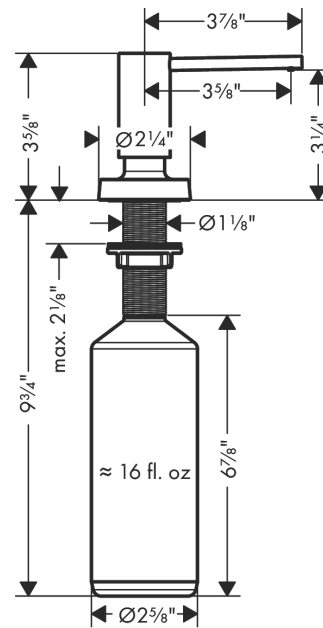

Soap Dispenser, Talis

Finishes : **chrome** Part no. : **40448001**

Description

Features

- metal
- bottle capacity 16 oz
- 1 7/8" maximum counter depth

Item details

List Price \$ 65.00

Compliance

Product image

Scale drawing

Soap Dispenser, Talis

Finishes : **chrome** Part no. : **40448001**

Exploded drawing

Year of production: >01/19

Soap Dispenser, Talis

Finishes : **chrome** Part no. : **40448001**

Spare parts list

Year of production: >01/19

Pos.	Description	Part no.	Price	PU
1	pump	93283000	-	1
2	bottle for lotion dispenser	93278000	-	1
3	escutcheon	93285000	-	1