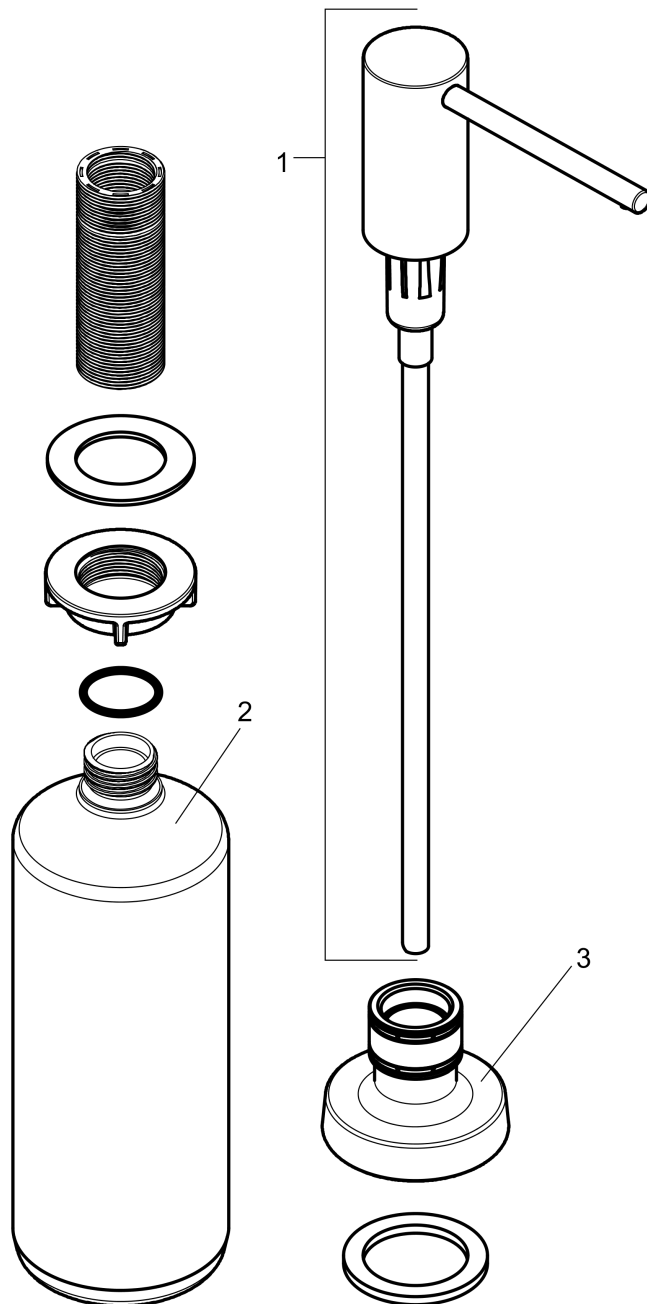

Soap Dispenser, Talis

Finishes : **chrome** Part no. : **40448001**

Description

Features

- metal
- bottle capacity 16 oz
- 1 7/8" maximum counter depth

Item details

List Price \$ 65.00

Compliance

Product image

Scale drawing

Soap Dispenser, Talis

Finishes : **chrome** Part no. : **40448001**

Exploded drawing

Year of production: >01/19

Soap Dispenser, Talis

Finishes : **chrome** Part no. : **40448001**

Spare parts list

Year of production: >01/19

Pos.	Description	Part no.	Price	PU
1	pump	93283000	-	1
2	bottle for lotion dispenser	93278000	-	1
3	escutcheon	93285000	-	1