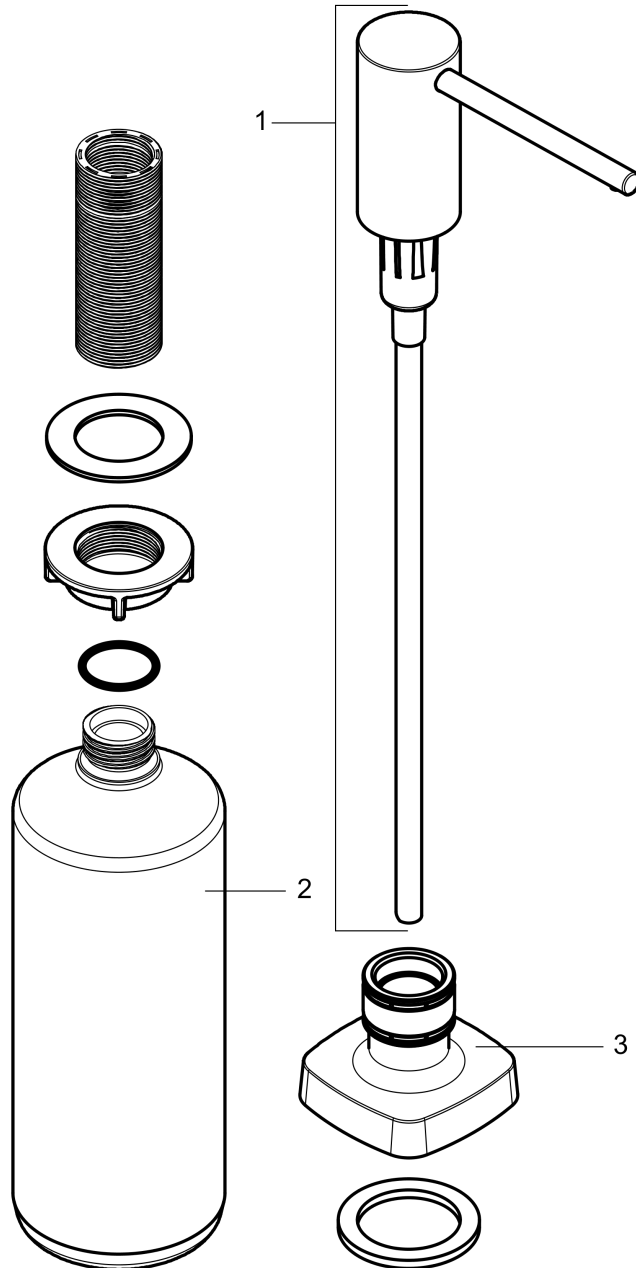

Soap Dispenser, Metris

Finishes : **chrome** Part no. : **40468001**

Description

Features

- metal
- bottle capacity 16 oz
- 1 7/8" maximum counter depth

Item details

List Price \$ 80.00

Product image

Scale drawing

Soap Dispenser, Metris

Finishes : **chrome** Part no. : **40468001**

Exploded drawing

Year of production: >01/19

Soap Dispenser, Metris

Finishes : **chrome** Part no. : **40468001**

Spare parts list

Year of production: >01/19

| Pos. | Description | Part no. | Price | PU |
|------|-----------------------------|----------|-------|----|
| 1 | pump | 93283000 | - | 1 |
| 2 | bottle for lotion dispenser | 93278000 | - | 1 |
| 3 | escutcheon | 93284000 | - | 1 |