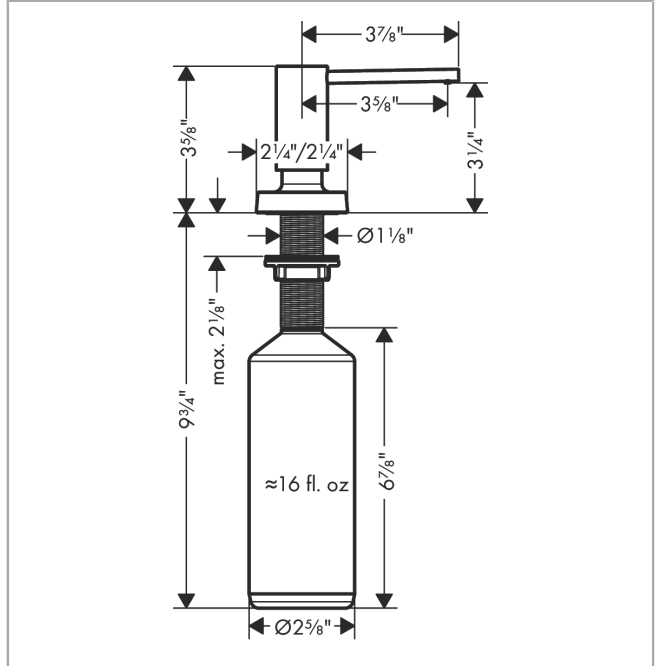

Soap Dispenser, Metris

Finishes : **chrome** Part no. : **40468001**

Description

Features

- metal
- bottle capacity 16 oz
- 1 7/8" maximum counter depth

Item details

List Price \$ 80.00

Product image

Scale drawing

Soap Dispenser, Metris

Finishes : **chrome** Part no. : **40468001**

Exploded drawing

Year of production: >01/19

Soap Dispenser, Metris

Finishes : **chrome** Part no. : **40468001**

Spare parts list

Year of production: >01/19

| Pos. | Description | Part no. | Price | PU |
|------|-----------------------------|----------|-------|----|
| 1 | pump | 93283000 | - | 1 |
| 2 | bottle for lotion dispenser | 93278000 | - | 1 |
| 3 | escutcheon | 93284000 | - | 1 |