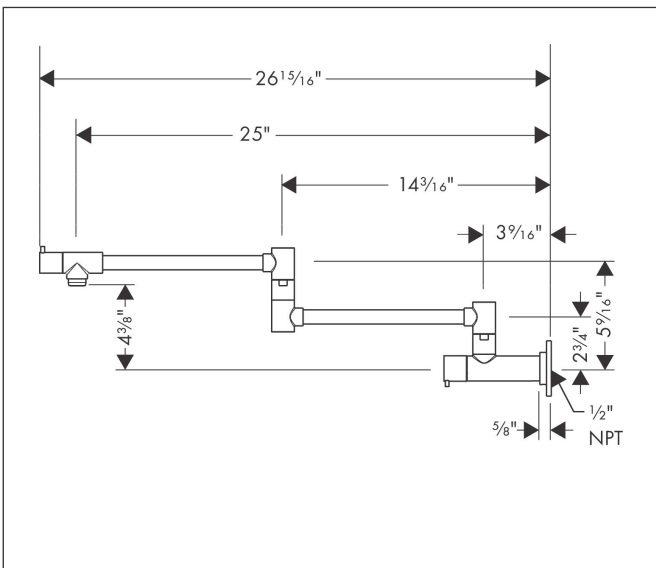

Brand hansgrohe
 Art. Name **Talis S** Pot Filler, Wall-Mounted
 Art. Nr. 04057860
 Surface Stainless Steel Optic
 Pos. 1

Product Picture

Features

- Swivel range 180°
- Aerated spray
- Wall-mounted
- For cold water connection
- Maximum flow rate (at 3 bar): 9.5 l/min
- Ceramic valves 90°
- 1/2" NPT

Drawing

Spray Types