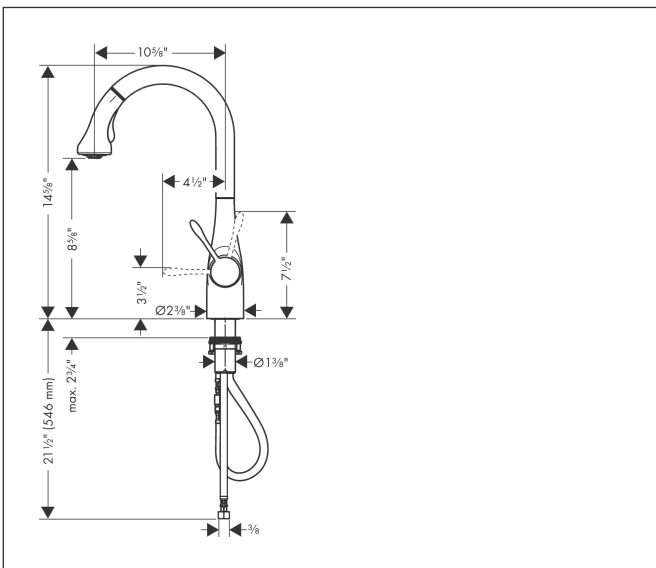

Brand hansgrohe
 Art. Name **Allegro E Gourmet** HighArc Kitchen Faucet, 2-Spray Pull-Down, 1.75 GPM
 Art. Nr. 04066860
 Surface Stainless Steel Optic
 Pos. 1

Product Picture

Features

- Swivel range 150°
- Aerated spray, shower spray
- Lockable shower spray, spray return automatically through handle closing
- MagFit magnetic shower holder
- Deck-mounted
- Maximum flow rate (at 3 bar): 6.6 l/min
- Ceramic cartridge
- G 3/8 hose connections
- Integrated non-return valve
- Extension length up to 50 cm
- Single handle kitchen faucet, connection hoses, fixation set, installation manual, Single handle kitchen faucet, connection hoses, fixation set, installation manual

Drawing

Technology

Spray Types