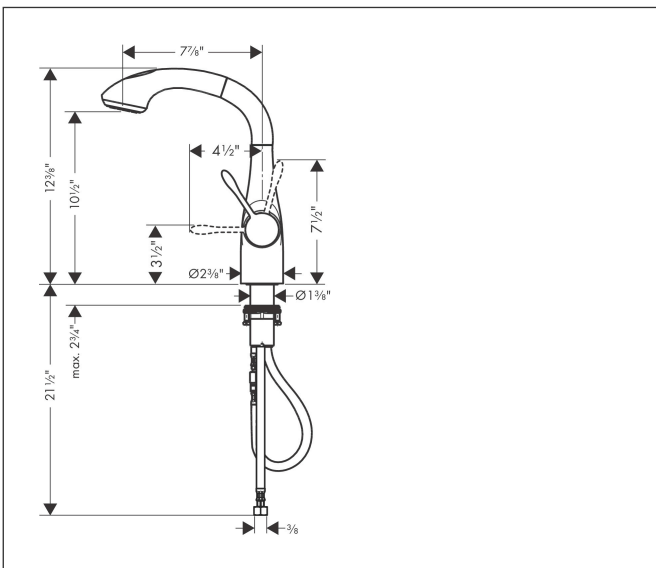

Drawing

Technology

Spray Types