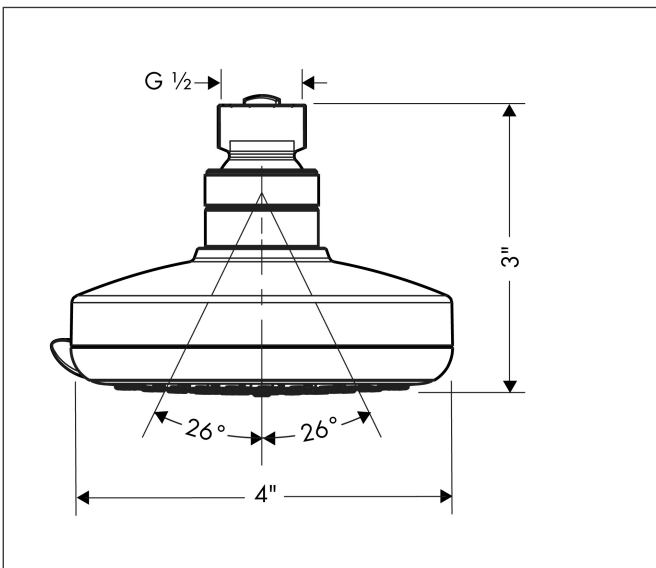

Brand hansgrohe
 Art. Name **Croma 100** Showerhead E 3-Jet, 2.5 GPM
 Art. Nr. 04071820
 Surface Brushed Nickel
 Pos. 1

Product Picture

Features

- Showerhead size: 100 mm
- Spray pattern: Rain, Massage spray, Shampoo spray
- Maximum flow rate (at 3 bar): 9.5 l/min
- Adjustment with shift on overhead shower
- 75 no-clog spray nozzles
- Spray disc surface: grey

Drawing

Technology

Spray Types