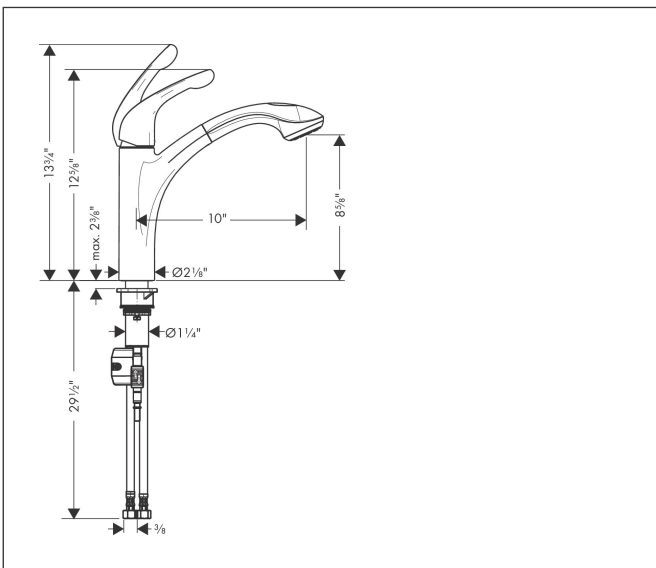

Brand hansgrohe
 Art. Name **Allegro E** Kitchen Faucet, 2-Spray Pull-Out, 1.75 GPM
 Art. Nr. 04076860
 Surface Stainless Steel Optic
 Pos. 1

Product Picture

Features

- Swivel range 150°
- Aerated spray, shower spray
- Lockable shower spray, spray return through pressing spray diverter
- Deck-mounted
- Maximum flow rate (at 3 bar): 6.6 l/min
- Ceramic cartridge
- G 3/8 hose connections
- Integrated non-return valve
- Extension length up to 50 cm
- Single handle kitchen faucet, connection hoses, installation manual

Drawing

Technology

Spray Types