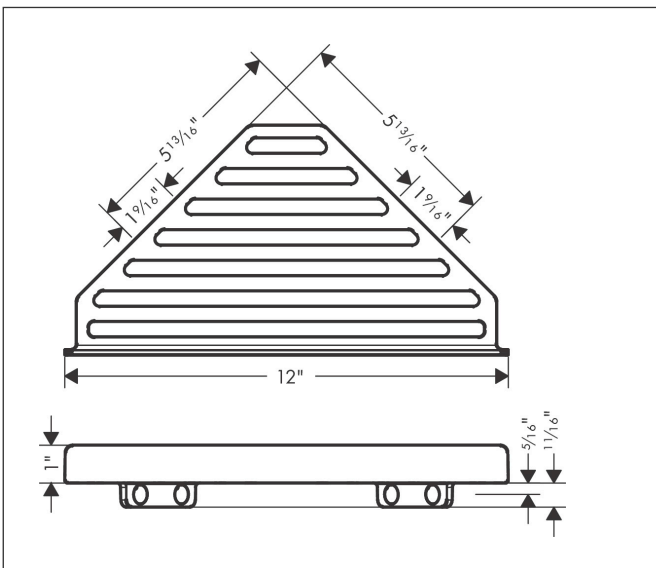

Brand hansgrohe
Art. Name **AddStoris** Corner Basket
Art. Nr. 41741140
Surface Brushed Bronze
Pos. 1

Product Picture

Features

- Wall-mounted
- Metal holder
- With mounting material
- Concealed fastening
- Diameter drill hole: 6 mm
- Can also be used as a shelf

Drawing