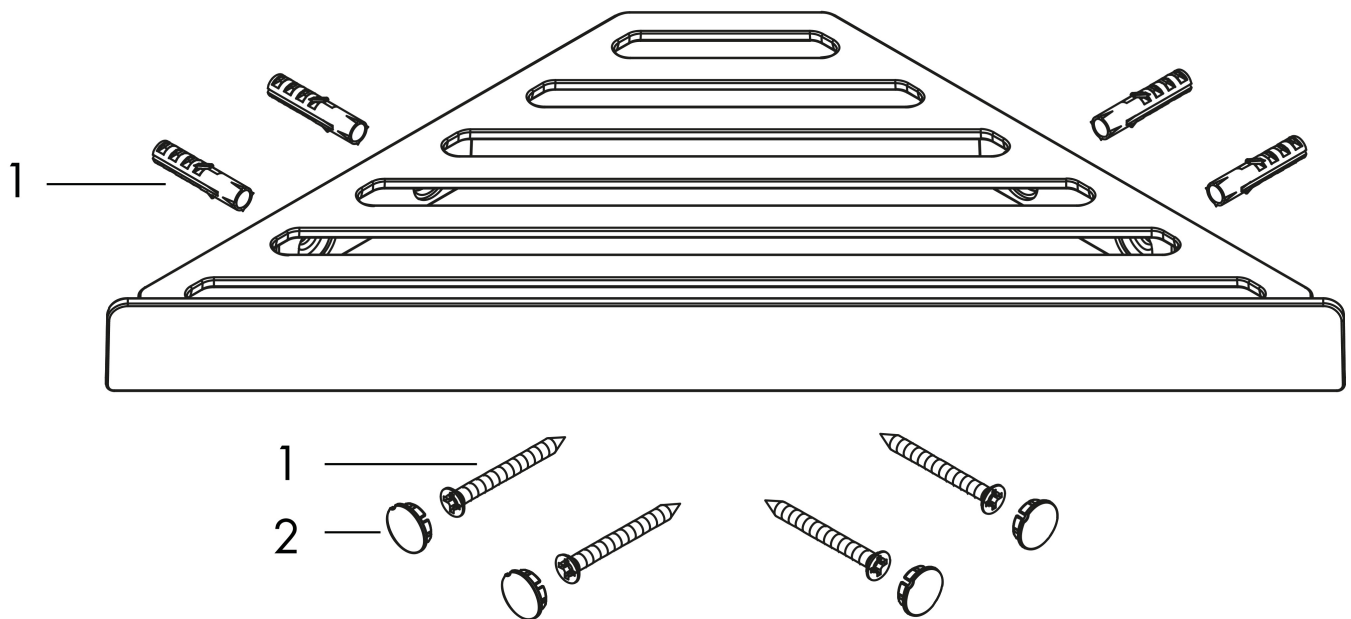

Brand hansgrohe
Art. Name **AddStoris** Corner Basket
Art. Nr. 41741140
Surface Brushed Bronze
Pos. 1

Spare Parts Drawings for build year: >04/21

Brand hansgrohe
Art. Name **AddStoris** Corner Basket
Art. Nr. 41741140
Surface Brushed Bronze
Pos. 1

Spare parts list for build year: >04/21

Pos.	Description	Article number
1	mounting set	40915000
2	set of covers	94205140