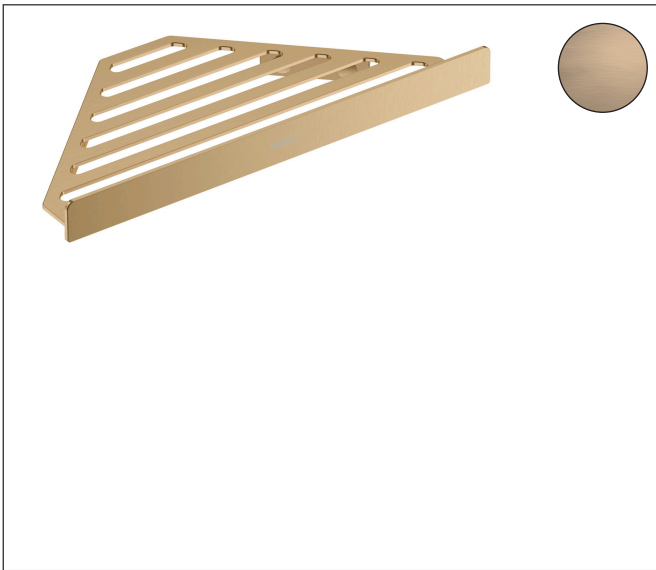

Brand hansgrohe  
 Art. Name **AddStoris** Corner Basket  
 Art. Nr. 41741140  
 Surface Brushed Bronze  
 Pos. 1

## Product Picture

## Features

- Wall-mounted
- Metal holder
- With mounting material
- Concealed fastening
- Diameter drill hole: 6 mm
- Can also be used as a shelf