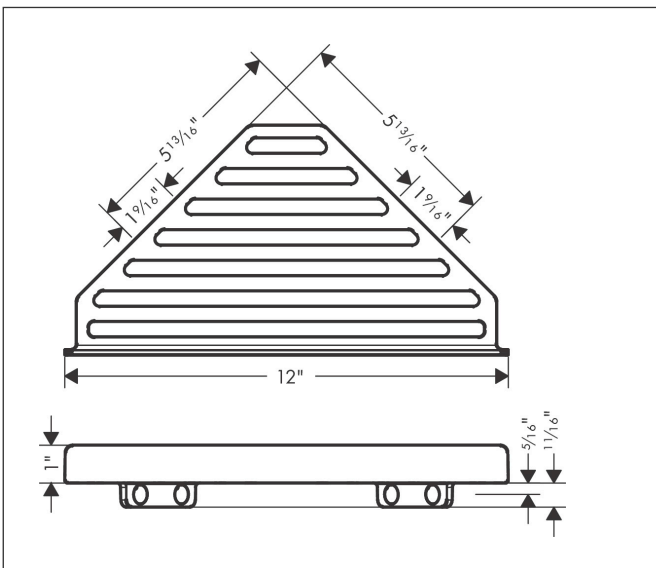

Brand hansgrohe
Art. Name **AddStoris** Corner Basket
Art. Nr. 41741340
Surface Brushed Black Chrome
Pos. 1

Product Picture

Features

- Wall-mounted
- Metal holder
- With mounting material
- Concealed fastening
- Diameter drill hole: 6 mm
- Can also be used as a shelf

Drawing