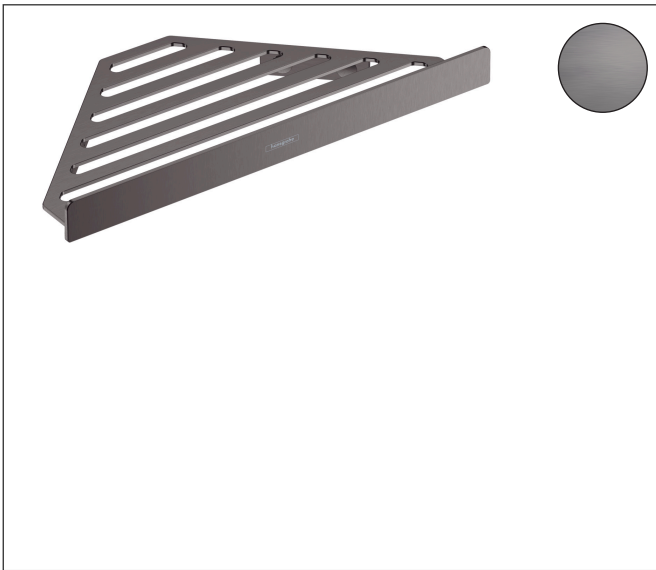

Brand hansgrohe
 Art. Name **AddStoris** Corner Basket
 Art. Nr. 41741340
 Surface Brushed Black Chrome
 Pos. 1

Product Picture

Features

- Wall-mounted
- Metal holder
- With mounting material
- Concealed fastening
- Diameter drill hole: 6 mm
- Can also be used as a shelf

Drawing

Brand hansgrohe
Art. Name **AddStoris** Corner Basket
Art. Nr. 41741340
Surface Brushed Black Chrome
Pos. 1

Spare Parts Drawings for build year: >04/21

Brand hansgrohe
Art. Name **AddStoris** Corner Basket
Art. Nr. 41741340
Surface Brushed Black Chrome
Pos. 1