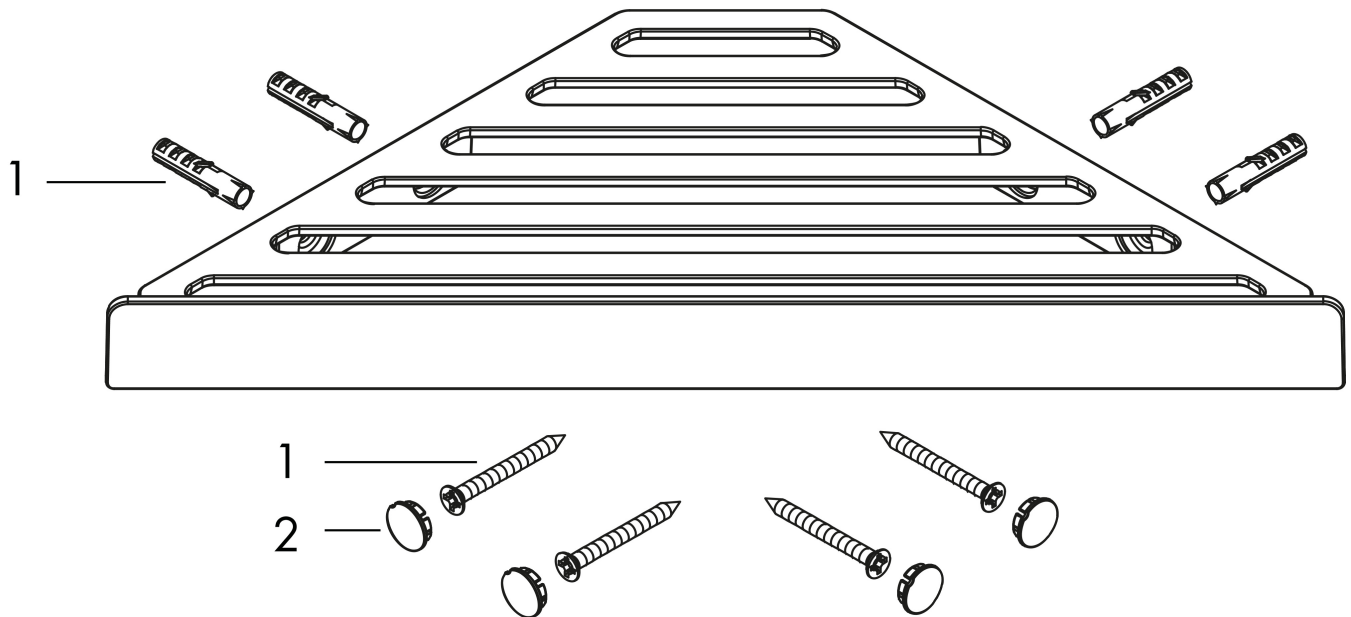

Brand hansgrohe
 Art. Name **AddStoris** Corner Basket
 Art. Nr. 41741340
 Surface Brushed Black Chrome
 Pos. 1

Product Picture

Features

- Wall-mounted
- Metal holder
- With mounting material
- Concealed fastening
- Diameter drill hole: 6 mm
- Can also be used as a shelf

Drawing

Brand hansgrohe
Art. Name **AddStoris** Corner Basket
Art. Nr. 41741340
Surface Brushed Black Chrome
Pos. 1

Spare Parts Drawings for build year: >04/21

Brand hansgrohe
Art. Name **AddStoris** Corner Basket
Art. Nr. 41741340
Surface Brushed Black Chrome
Pos. 1