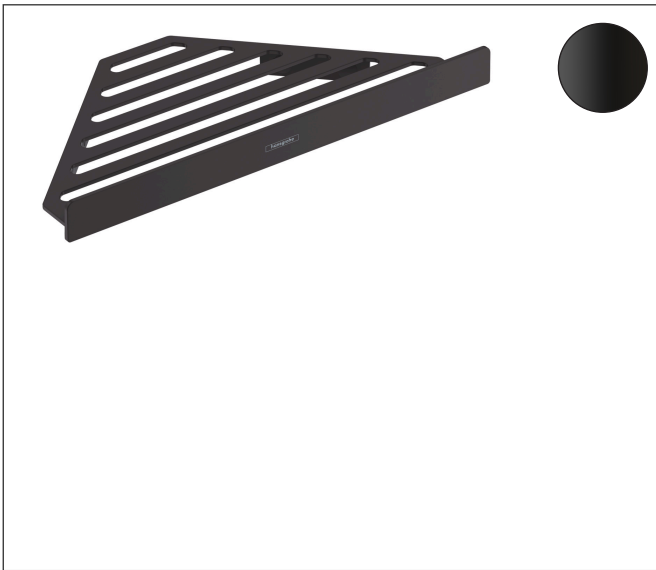

Brand hansgrohe
 Art. Name **AddStoris** Corner Basket
 Art. Nr. 41741670
 Surface matte black
 Pos. 1

Product Picture

Features

- Wall-mounted
- Metal holder
- With mounting material
- Concealed fastening
- Diameter drill hole: 6 mm
- Can also be used as a shelf

Drawing

Brand hansgrohe
Art. Name **AddStoris** Corner Basket
Art. Nr. 41741670
Surface matte black
Pos. 1

Spare Parts Drawings for build year: >04/21

Brand hansgrohe
Art. Name **AddStoris** Corner Basket
Art. Nr. 41741670
Surface matte black
Pos. 1