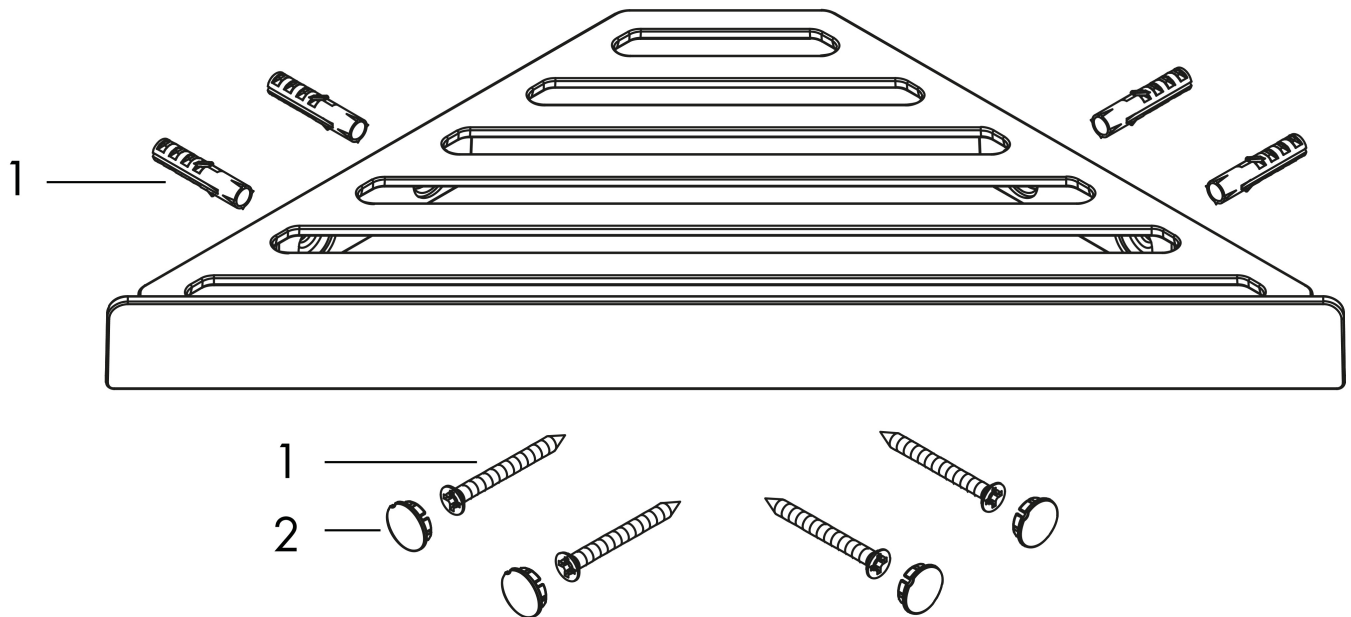

Brand hansgrohe
 Art. Name **AddStoris** Corner Basket
 Art. Nr. 41741670
 Surface matte black
 Pos. 1

Product Picture

Features

- Wall-mounted
- Metal holder
- With mounting material
- Concealed fastening
- Diameter drill hole: 6 mm
- Can also be used as a shelf

Drawing

Brand hansgrohe
Art. Name **AddStoris** Corner Basket
Art. Nr. 41741670
Surface matte black
Pos. 1

Spare Parts Drawings for build year: >04/21

Brand hansgrohe
Art. Name **AddStoris** Corner Basket
Art. Nr. 41741670
Surface matte black
Pos. 1