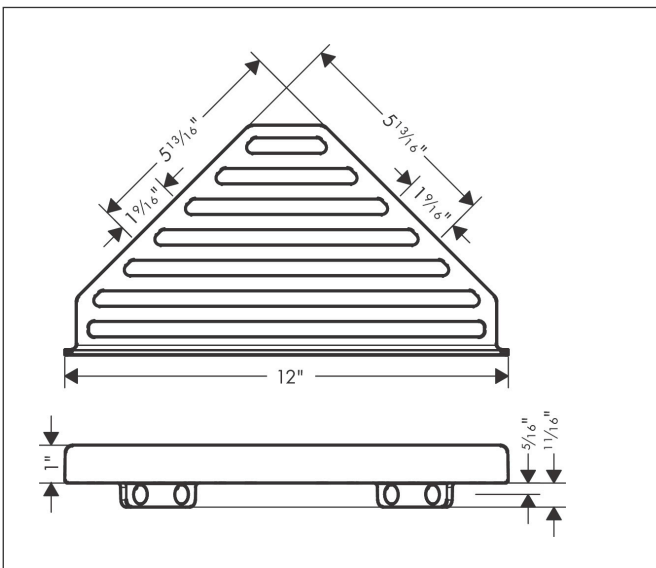

Brand hansgrohe
Art. Name **AddStoris** Corner Basket
Art. Nr. 41741670
Surface matte black
Pos. 1

Product Picture

Features

- Wall-mounted
- Metal holder
- With mounting material
- Concealed fastening
- Diameter drill hole: 6 mm
- Can also be used as a shelf

Drawing