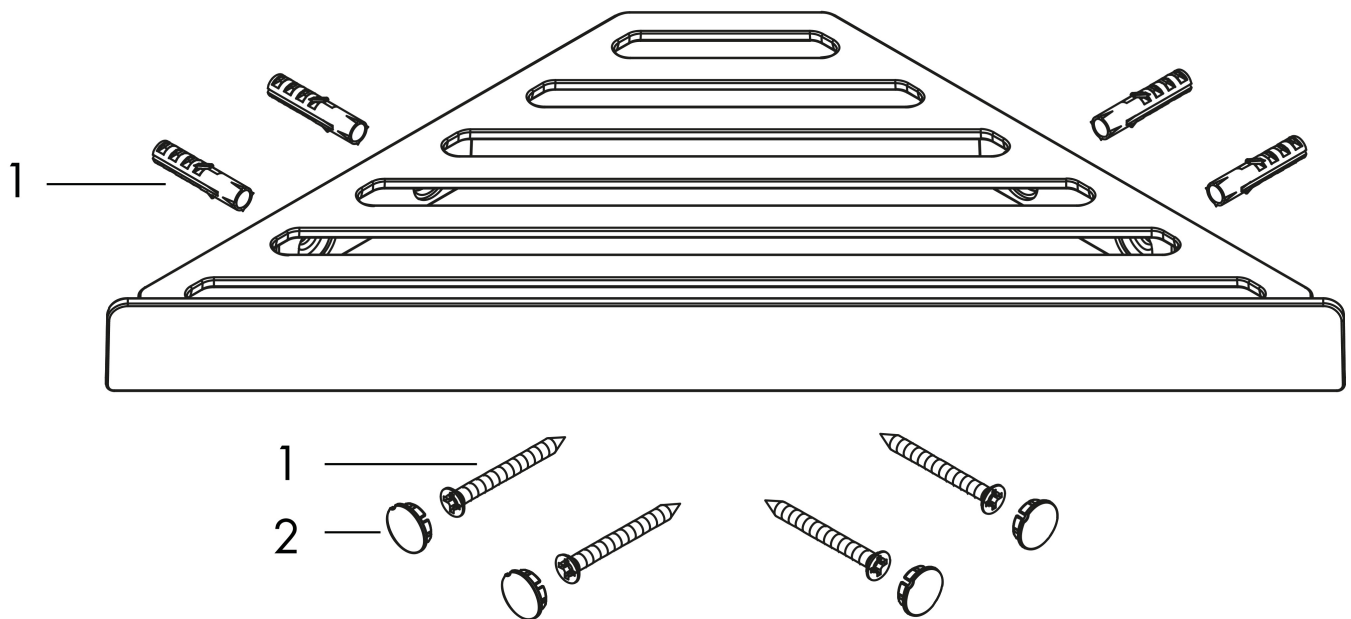

Brand hansgrohe
 Art. Name **AddStoris** Corner Basket
 Art. Nr. 41741700
 Surface Matte White
 Pos. 1

Product Picture

Features

- Wall-mounted
- Metal holder
- With mounting material
- Concealed fastening
- Diameter drill hole: 6 mm
- Can also be used as a shelf

Drawing

Brand hansgrohe
Art. Name **AddStoris** Corner Basket
Art. Nr. 41741700
Surface Matte White
Pos. 1

Spare Parts Drawings for build year: >04/21

Brand hansgrohe
Art. Name **AddStoris** Corner Basket
Art. Nr. 41741700
Surface Matte White
Pos. 1