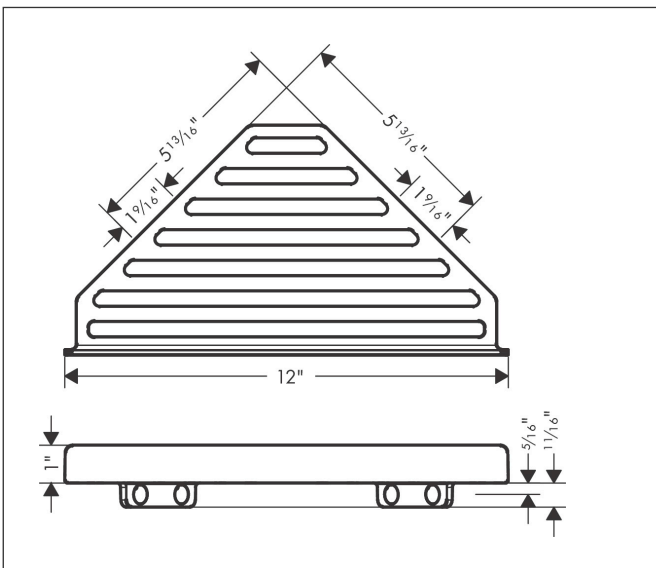

Brand hansgrohe
Art. Name **AddStoris** Corner Basket
Art. Nr. 41741700
Surface Matte White
Pos. 1

Product Picture

Features

- Wall-mounted
- Metal holder
- With mounting material
- Concealed fastening
- Diameter drill hole: 6 mm
- Can also be used as a shelf

Drawing