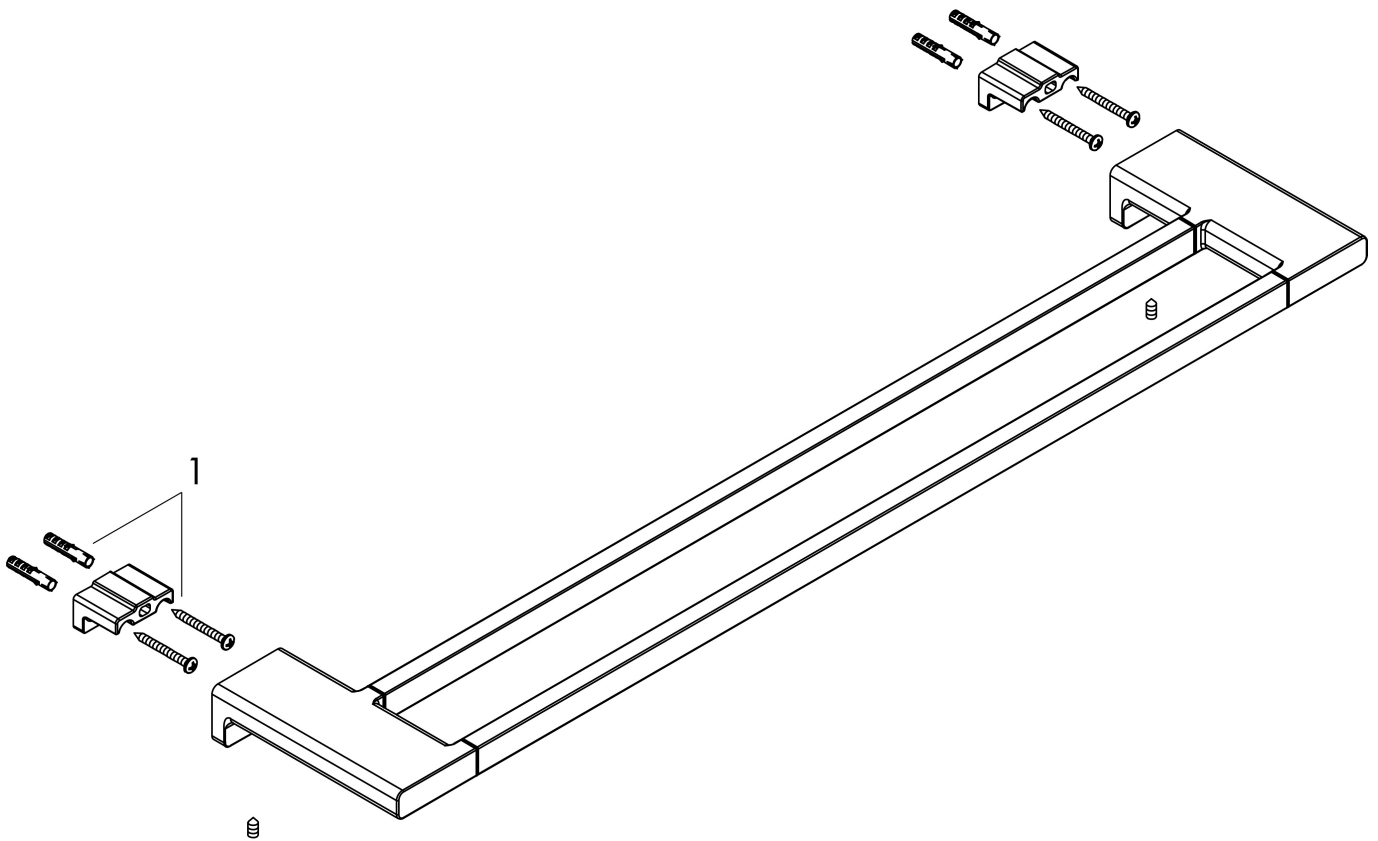

Brand hansgrohe
 Art. Name **AddStoris** Double Towel Bar
 Art. Nr. 41743000
 Surface Chrome
 Pos. 1

Product Picture

Features

- Wall-mounted
- Metal
- Metal holder
- With mounting material
- Diameter drill hole: 6 mm
- Concealed fastening

Drawing

Brand hansgrohe
Art. Name **AddStoris** Double Towel Bar
Art. Nr. 41743000
Surface Chrome
Pos. 1

Spare Parts Drawings for build year: >04/21

Brand hansgrohe
Art. Name **AddStoris** Double Towel Bar
Art. Nr. 41743000
Surface Chrome
Pos. 1

Spare parts list for build year: >04/21

Pos.	Description	Article number
1	mounting set	40915000