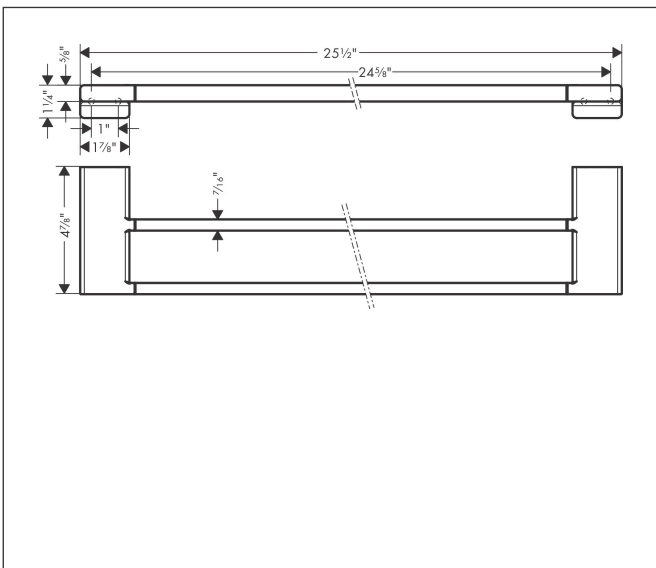

Brand hansgrohe
 Art. Name **AddStoris** Double Towel Bar
 Art. Nr. 41743000
 Surface Chrome
 Pos. 1

Product Picture

Features

- Wall-mounted
- Metal
- Metal holder
- With mounting material
- Diameter drill hole: 6 mm
- Concealed fastening

Drawing

Brand hansgrohe
Art. Name **AddStoris** Double Towel Bar
Art. Nr. 41743000
Surface Chrome
Pos. 1

Spare Parts Drawings for build year: >04/21

Brand hansgrohe
Art. Name **AddStoris** Double Towel Bar
Art. Nr. 41743000
Surface Chrome
Pos. 1

Spare parts list for build year: >04/21

Pos.	Description	Article number
1	mounting set	40915000