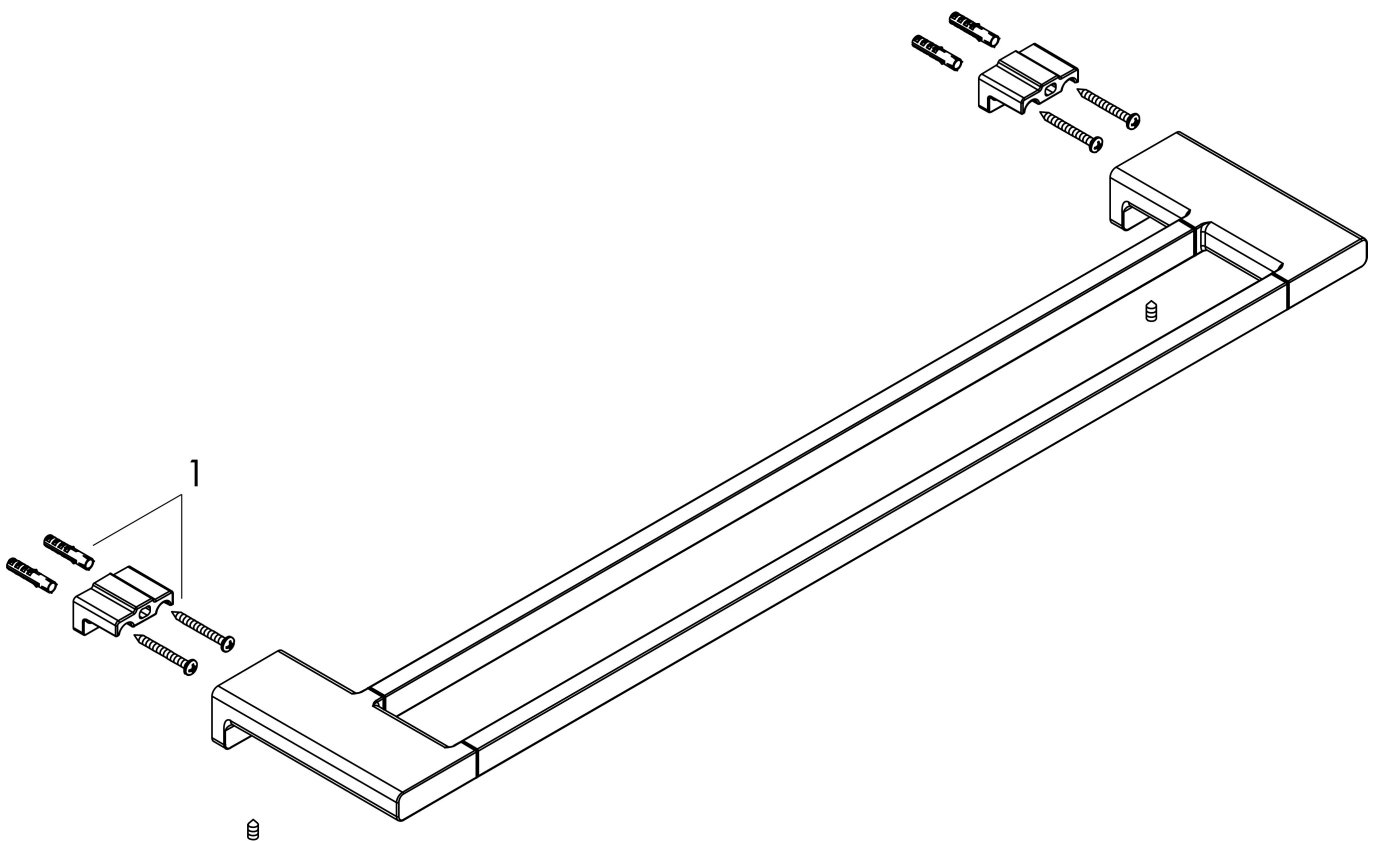

Brand hansgrohe
 Art. Name **AddStoris** Double Towel Bar
 Art. Nr. 41743140
 Surface Brushed Bronze
 Pos. 1

Product Picture

Features

- Wall-mounted
- Metal
- Metal holder
- With mounting material
- Diameter drill hole: 6 mm
- Concealed fastening

Drawing

Brand hansgrohe
Art. Name **AddStoris** Double Towel Bar
Art. Nr. 41743140
Surface Brushed Bronze
Pos. 1

Spare Parts Drawings for build year: >04/21

Brand hansgrohe
Art. Name **AddStoris** Double Towel Bar
Art. Nr. 41743140
Surface Brushed Bronze
Pos. 1

Spare parts list for build year: >04/21

Pos.	Description	Article number
1	mounting set	40915000