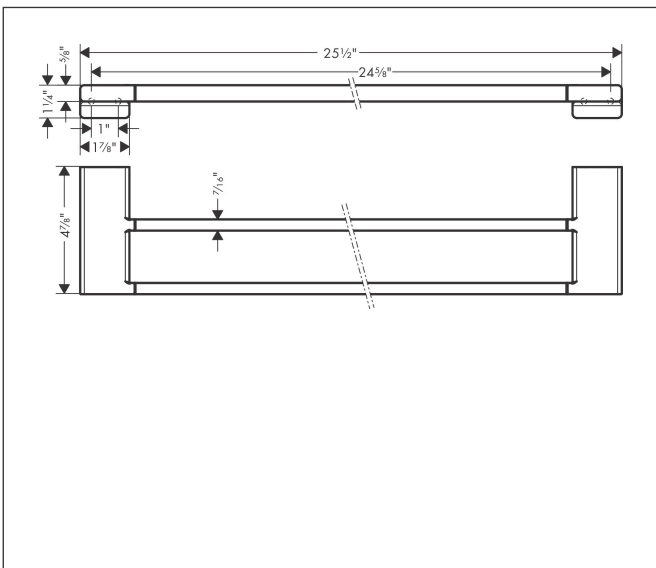

Brand hansgrohe
 Art. Name **AddStoris** Double Towel Bar
 Art. Nr. 41743140
 Surface Brushed Bronze
 Pos. 1

Product Picture

Features

- Wall-mounted
- Metal
- Metal holder
- With mounting material
- Diameter drill hole: 6 mm
- Concealed fastening

Drawing

Brand hansgrohe
Art. Name **AddStoris** Double Towel Bar
Art. Nr. 41743140
Surface Brushed Bronze
Pos. 1

Spare Parts Drawings for build year: >04/21

Brand hansgrohe
Art. Name **AddStoris** Double Towel Bar
Art. Nr. 41743140
Surface Brushed Bronze
Pos. 1

Spare parts list for build year: >04/21

Pos.	Description	Article number
1	mounting set	40915000