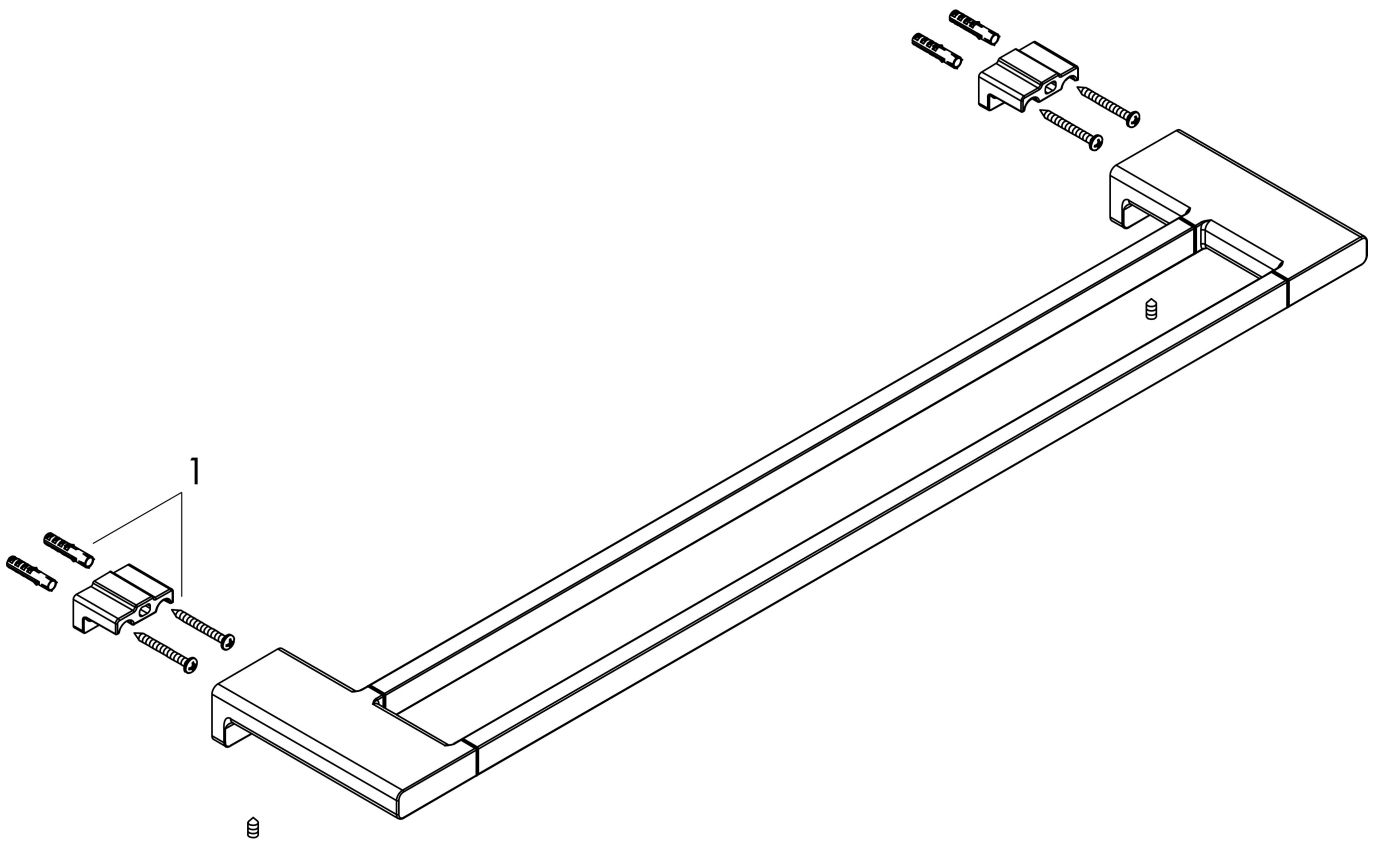

Brand hansgrohe
 Art. Name **AddStoris** Double Towel Bar
 Art. Nr. 41743340
 Surface Brushed Black Chrome
 Pos. 1

Product Picture

Features

- Wall-mounted
- Metal
- Metal holder
- With mounting material
- Diameter drill hole: 6 mm
- Concealed fastening

Drawing

Brand hansgrohe
Art. Name **AddStoris** Double Towel Bar
Art. Nr. 41743340
Surface Brushed Black Chrome
Pos. 1

Spare Parts Drawings for build year: >04/21

Brand hansgrohe
Art. Name **AddStoris** Double Towel Bar
Art. Nr. 41743340
Surface Brushed Black Chrome
Pos. 1

Spare parts list for build year: >04/21

Pos.	Description	Article number
1	mounting set	40915000