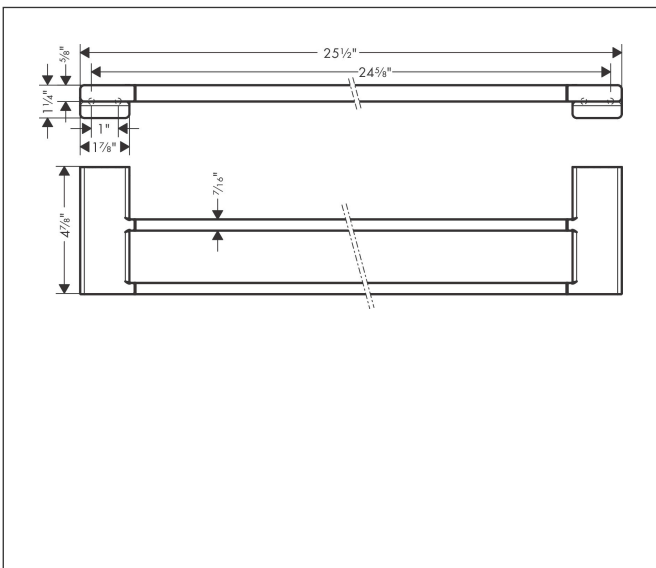

Brand hansgrohe
 Art. Name **AddStoris** Double Towel Bar
 Art. Nr. 41743340
 Surface Brushed Black Chrome
 Pos. 1

Product Picture

Features

- Wall-mounted
- Metal
- Metal holder
- With mounting material
- Diameter drill hole: 6 mm
- Concealed fastening

Drawing

Brand hansgrohe
Art. Name **AddStoris** Double Towel Bar
Art. Nr. 41743340
Surface Brushed Black Chrome
Pos. 1

Spare Parts Drawings for build year: >04/21

Brand hansgrohe
Art. Name **AddStoris** Double Towel Bar
Art. Nr. 41743340
Surface Brushed Black Chrome
Pos. 1

Spare parts list for build year: >04/21

Pos.	Description	Article number
1	mounting set	40915000