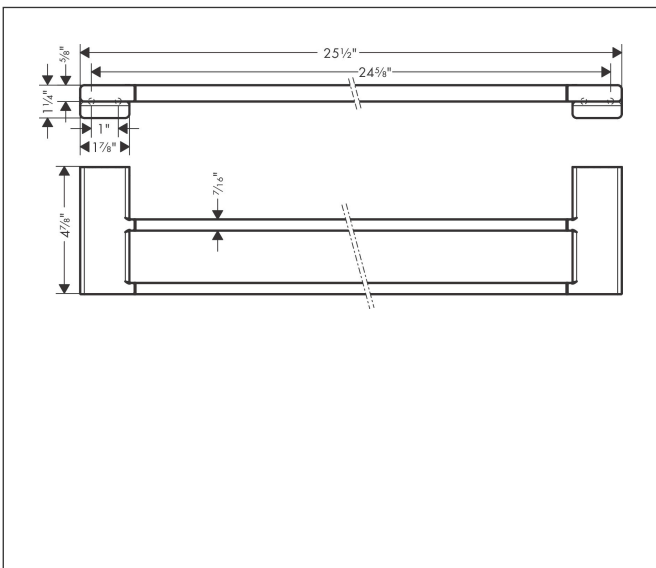

Brand hansgrohe  
 Art. Name **AddStoris** Double Towel Bar  
 Art. Nr. 41743700  
 Surface Matte White  
 Pos. 1

## Features

- Wall-mounted
- Metal
- Metal holder
- With mounting material
- Diameter drill hole: 6 mm
- Concealed fastening

## Drawing

Brand hansgrohe  
Art. Name **AddStoris** Double Towel Bar  
Art. Nr. 41743700  
Surface Matte White  
Pos. 1

## Spare Parts Drawings for build year: >04/21

Brand hansgrohe  
Art. Name **AddStoris** Double Towel Bar  
Art. Nr. 41743700  
Surface Matte White  
Pos. 1

---