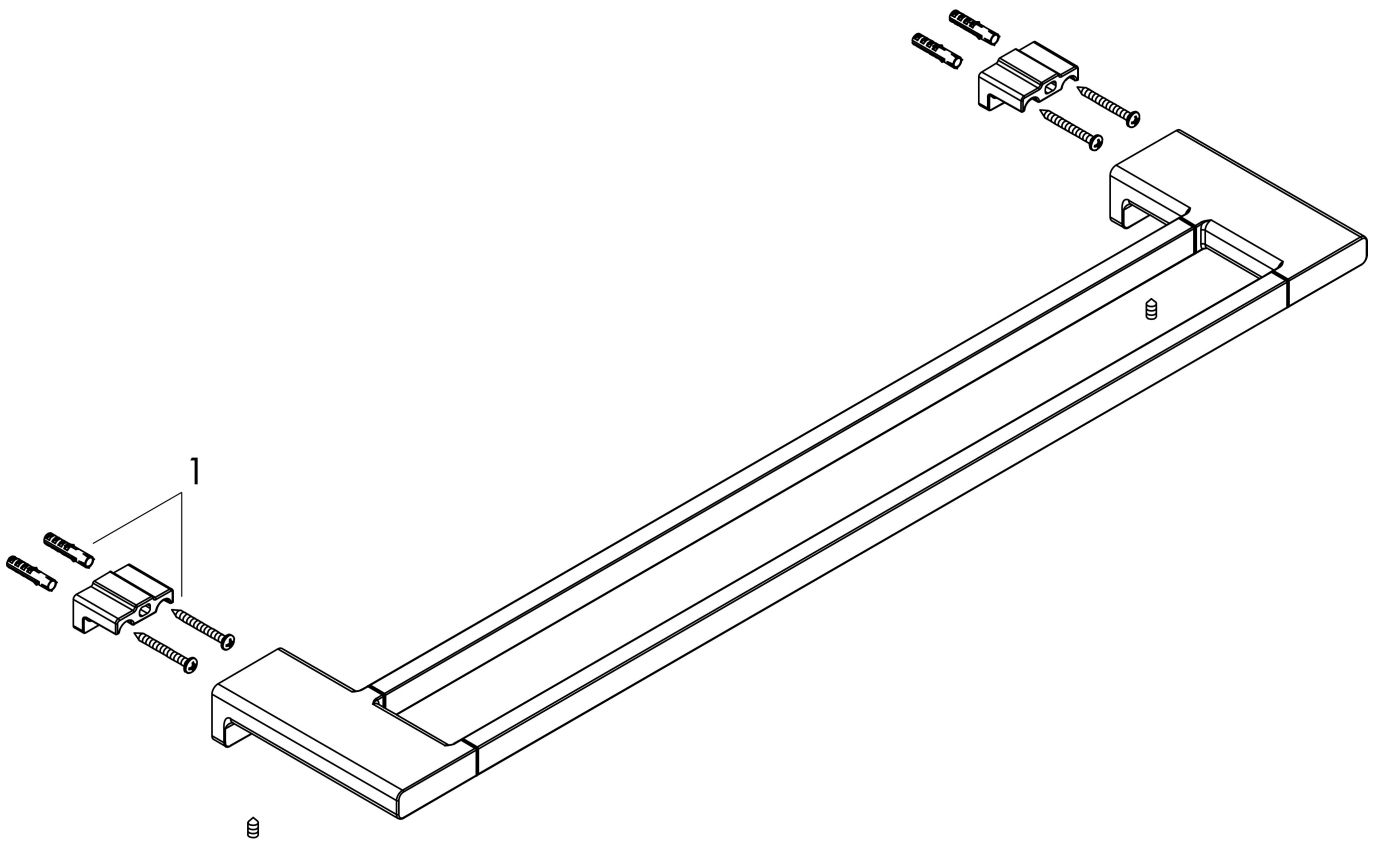

Brand hansgrohe
Art. Name **AddStoris** Double Towel Bar
Art. Nr. 41743700
Surface Matte White
Pos. 1

Spare Parts Drawings for build year: >04/21