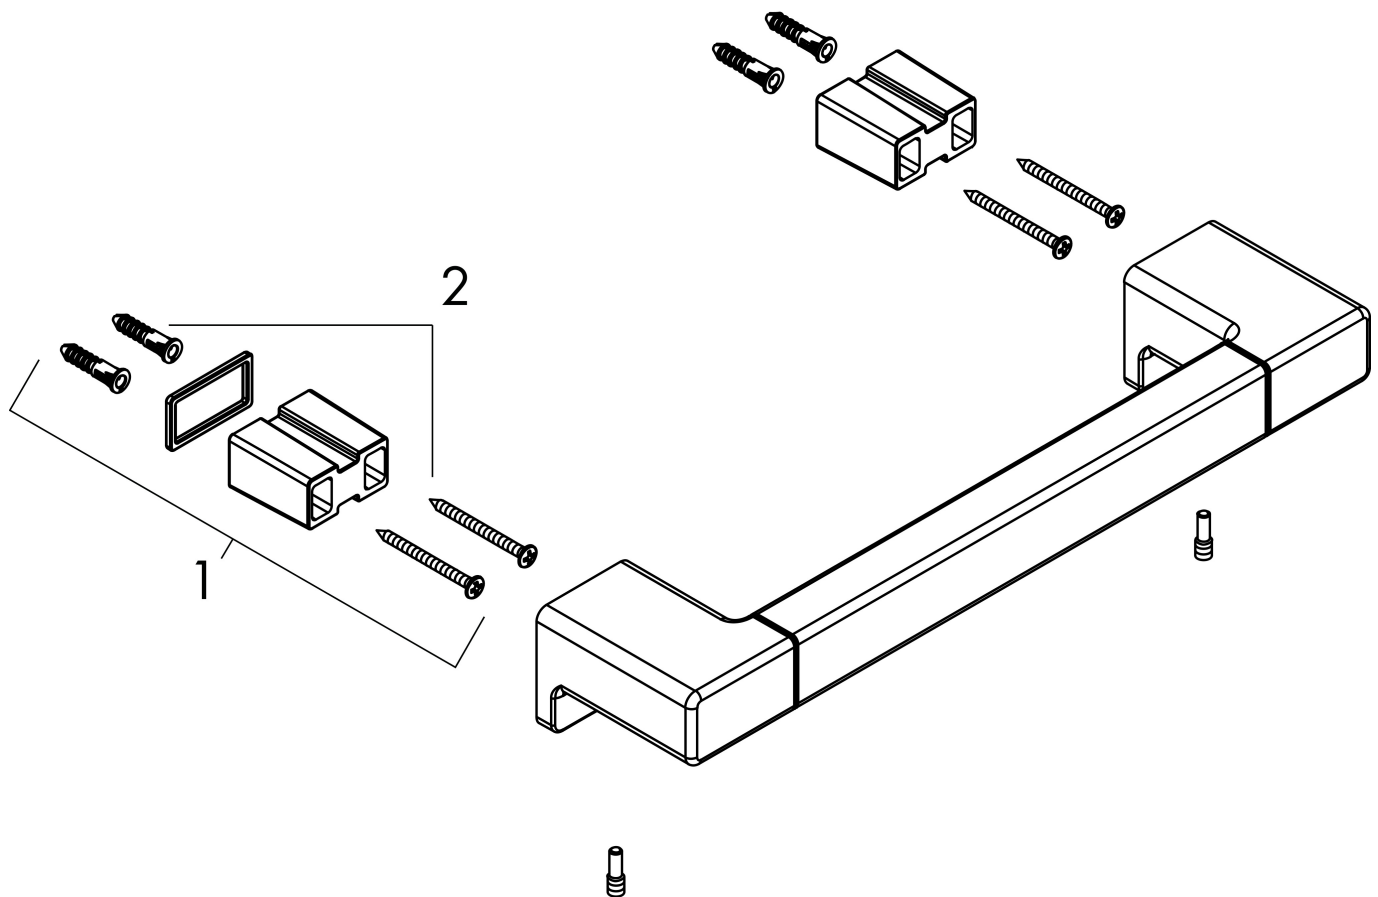

Brand hansgrohe
Art. Name **AddStoris** Towel Bar, 12"
Art. Nr. 41744000
Surface Chrome
Pos. 1

Spare Parts Drawings for build year: >04/21

Brand hansgrohe
Art. Name **AddStoris** Towel Bar,12"
Art. Nr. 41744000
Surface Chrome
Pos. 1

Spare parts list for build year: >04/21

Pos.	Description	Article number
1	support element	94206000
2	mounting set	40915000