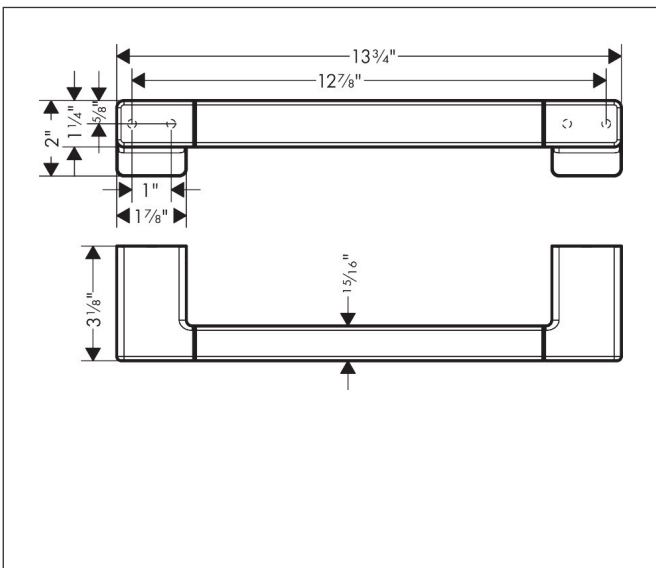

Brand hansgrohe  
 Art. Name **AddStoris** Towel Bar, 12"  
 Art. Nr. 41744000  
 Surface Chrome  
 Pos. 1

## Features

- Wall-mounted
- Metal
- With mounting material
- Concealed fastening
- Diameter drill hole: 6 mm

## Drawing

Brand hansgrohe  
Art. Name **AddStoris** Towel Bar, 12"  
Art. Nr. 41744000  
Surface Chrome  
Pos. 1

## Spare Parts Drawings for build year: >04/21

Brand hansgrohe  
Art. Name **AddStoris** Towel Bar,12"  
Art. Nr. 41744000  
Surface Chrome  
Pos. 1

---