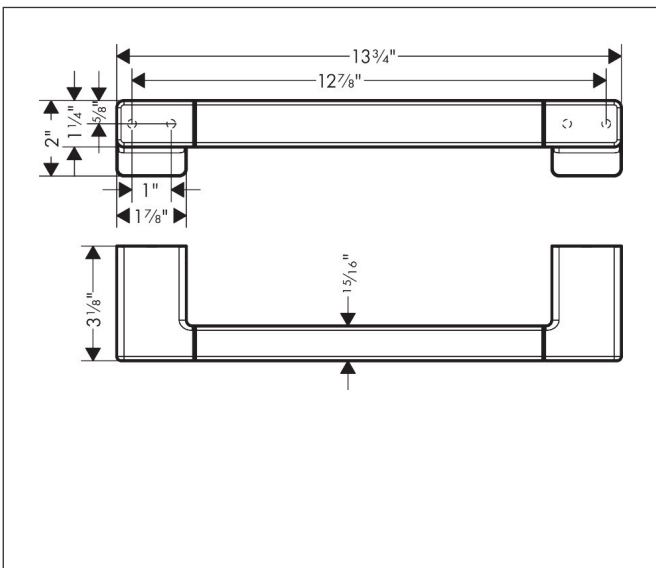

Brand hansgrohe
 Art. Name **AddStoris** Towel Bar, 12"
 Art. Nr. 41744140
 Surface Brushed Bronze
 Pos. 1

Product Picture

Features

- Wall-mounted
- Metal
- With mounting material
- Concealed fastening
- Diameter drill hole: 6 mm

Drawing

Brand hansgrohe
Art. Name **AddStoris** Towel Bar, 12"
Art. Nr. 41744140
Surface Brushed Bronze
Pos. 1

Spare Parts Drawings for build year: >04/21

Brand hansgrohe
 Art. Name **AddStoris** Towel Bar,12"
 Art. Nr. 41744140
 Surface Brushed Bronze
 Pos. 1

Spare parts list for build year: >04/21

Pos.	Description	Article number
1	support element	94206000
2	mounting set	40915000