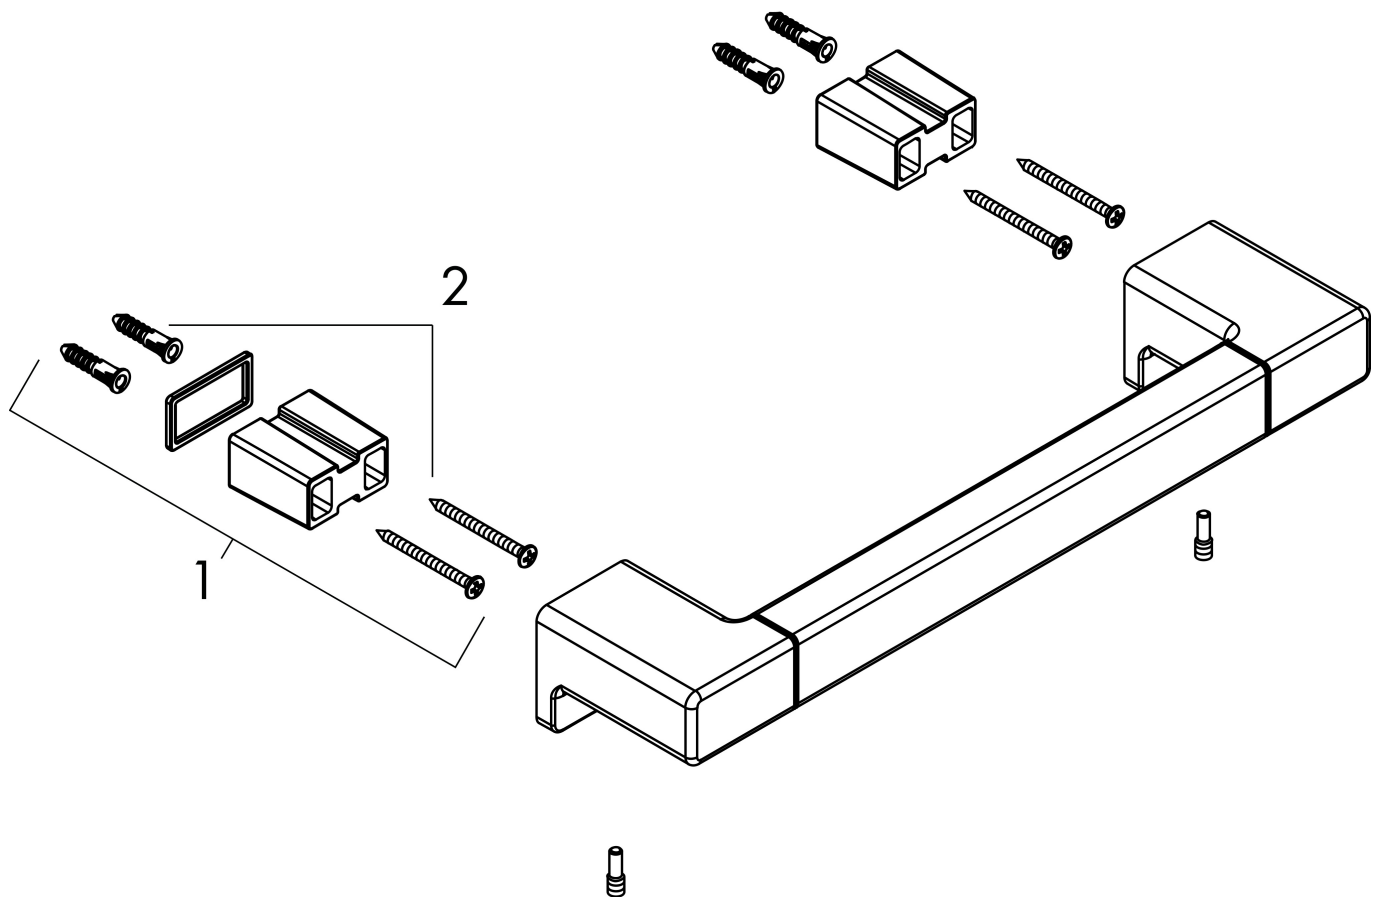

Brand hansgrohe
 Art. Name **AddStoris** Towel Bar, 12"
 Art. Nr. 41744140
 Surface Brushed Bronze
 Pos. 1

Product Picture

Features

- Wall-mounted
- Metal
- With mounting material
- Concealed fastening
- Diameter drill hole: 6 mm

Drawing

Brand hansgrohe
Art. Name **AddStoris** Towel Bar, 12"
Art. Nr. 41744140
Surface Brushed Bronze
Pos. 1

Spare Parts Drawings for build year: >04/21

Brand hansgrohe
 Art. Name **AddStoris** Towel Bar,12"
 Art. Nr. 41744140
 Surface Brushed Bronze
 Pos. 1

Spare parts list for build year: >04/21

Pos.	Description	Article number
1	support element	94206000
2	mounting set	40915000