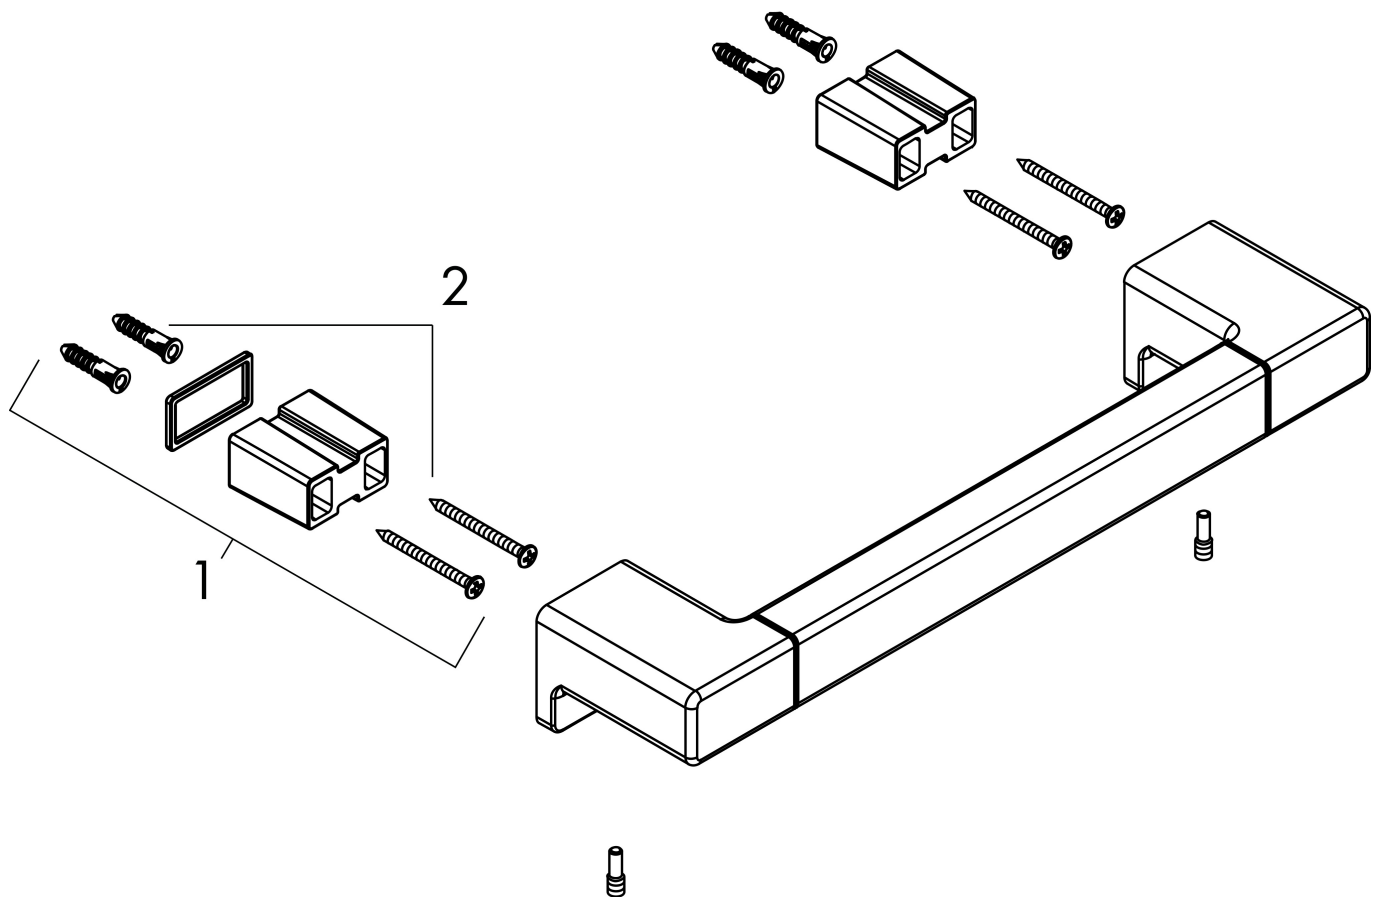

Brand hansgrohe
 Art. Name **AddStoris** Towel Bar, 12"
 Art. Nr. 41744700
 Surface Matte White
 Pos. 1

Product Picture

Features

- Wall-mounted
- Metal
- With mounting material
- Concealed fastening
- Diameter drill hole: 6 mm

Drawing

Brand hansgrohe
Art. Name **AddStoris** Towel Bar, 12"
Art. Nr. 41744700
Surface Matte White
Pos. 1

Spare Parts Drawings for build year: >04/21

Brand hansgrohe
Art. Name **AddStoris** Towel Bar,12"
Art. Nr. 41744700
Surface Matte White
Pos. 1

Spare parts list for build year: >04/21

Pos.	Description	Article number
1	support element	94206000
2	mounting set	40915000