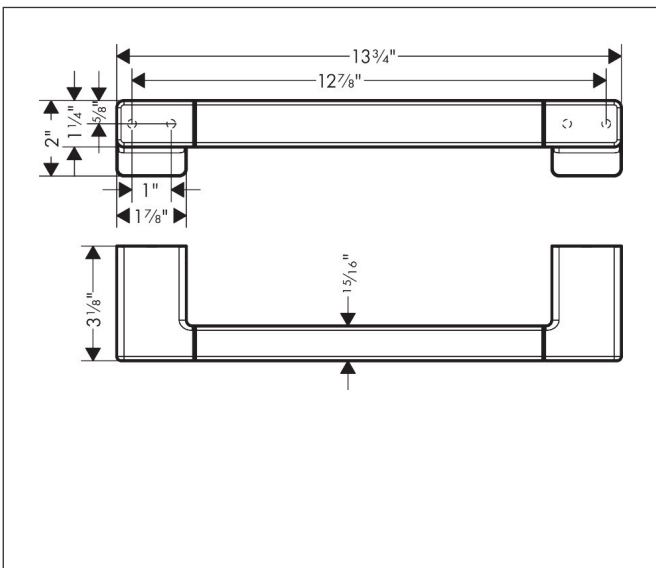

Brand hansgrohe
 Art. Name **AddStoris** Towel Bar, 12"
 Art. Nr. 41744700
 Surface Matte White
 Pos. 1

Product Picture

Features

- Wall-mounted
- Metal
- With mounting material
- Concealed fastening
- Diameter drill hole: 6 mm

Drawing

Brand hansgrohe
Art. Name **AddStoris** Towel Bar, 12"
Art. Nr. 41744700
Surface Matte White
Pos. 1

Spare Parts Drawings for build year: >04/21

Brand hansgrohe
Art. Name **AddStoris** Towel Bar,12"
Art. Nr. 41744700
Surface Matte White
Pos. 1

Spare parts list for build year: >04/21

Pos.	Description	Article number
1	support element	94206000
2	mounting set	40915000